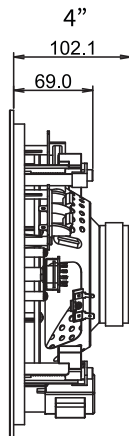

PPC-T PRODUCER SPEAKERS

LINE DRAWINGS

PPC80T-8

Please see www.originpro.com for most the most updated information concerning these specifications. Products may only be purchased through an authorized integration partner.