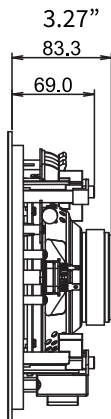

PPC-T PRODUCER SPEAKERS

LINE DRAWINGS

PPC60T-8

Please see www.originpro.com for most the most updated information concerning these specifications. Products may only be purchased through an authorized integration partner.