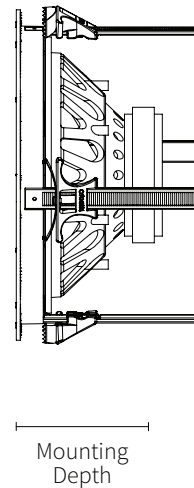

# Specifications

Model	BOC86	BOC82DT/SUR	BOC82
Part Number	SCBOC80600	SCBOC2T802	SCBOC80200
Woofer Cone	Glass Fiber	IMG	IMG
Woofer Diameter	8" (203mm)	8" (203mm)	8" (203mm)
Mid-Range Dome	Glass Fiber	-	-
Mid-Range Diameter	4" (102mm)	-	-
Tweeter Dome	Silk DPSD	Silk DPSD	Silk DPSD
Tweeter Diameter	1" (25mm)	1" (25mm)	1" (25mm)
Frequency Response	34 Hz - 20 kHz	38 Hz - 20 kHz	38 Hz - 20 kHz
Impedance	6 ohm Minimum	6 ohm Minimum	6 ohm Minimum
Power Handling	50 - 175 Watts	50 - 125 Watts	50 - 125 Watts
Diameter	9.61" (244mm)	9.61" (244mm)	9.61" (244mm)
Grille Diameter	10" (254mm)	10" (254mm)	10" (254mm)
Cutout Diameter	8.75" (222mm)	8.75" (222mm)	8.75" (222mm)
Mounting Depth	5.6" (142mm)	4.29" (109mm)	4.13" (105mm)