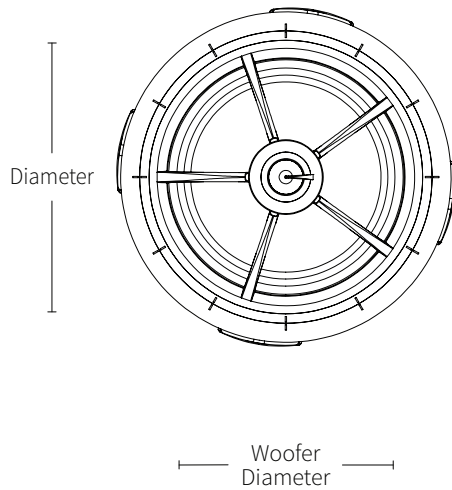

### Tool-less Mounting System

The ZipClip™ ensures easy and tool-less installation while providing the perfect conditions for sound reproduction - regardless of the construction materials in place.

# Specifications

Model	BOC86	BOC82DT/SUR	BOC82
Part Number	SCBOC80600	SCBOC2T802	SCBOC80200
Woofer Cone	Glass Fiber	IMG	IMG
Woofer Diameter	8" (203mm)	8" (203mm)	8" (203mm)
Mid-Range Dome	Glass Fiber	-	-
Mid-Range Diameter	4" (102mm)	-	-
Tweeter Dome	Silk DPSD	Silk DPSD	Silk DPSD
Tweeter Diameter	1" (25mm)	1" (25mm)	1" (25mm)
Frequency Response	34 Hz - 20 kHz	38 Hz - 20 kHz	38 Hz - 20 kHz
Impedance	6 ohm Minimum	6 ohm Minimum	6 ohm Minimum
Power Handling	50 - 175 Watts	50 - 125 Watts	50 - 125 Watts
Diameter	9.61" (244mm)	9.61" (244mm)	9.61" (244mm)
Grille Diameter	10" (254mm)	10" (254mm)	10" (254mm)
Cutout Diameter	8.75" (222mm)	8.75" (222mm)	8.75" (222mm)
Mounting Depth	5.6" (142mm)	4.29" (109mm)	4.13" (105mm)