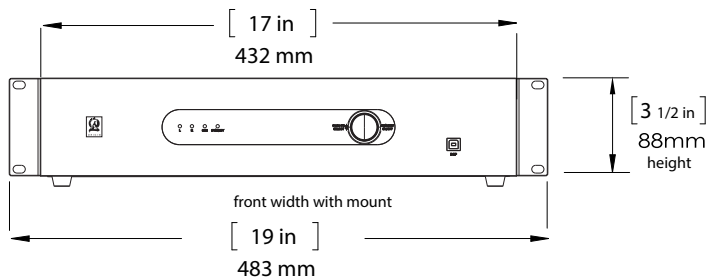

PRODUCT ID

LINE DRAWINGS

AS5SAT

AS51SUB

AS1SYS ACOUSTIC LANDSCAPE™ SYSTEM

AS5SAT

PART	AS5000SAT
Woofer	5 ¼" Poly/Rubber Woofer
Tweeter	1" Titanium
Frequency Response	55Hz-20kHz
Power RMS	50W
Power Peak	200W
Impedance	16 ohm
Dimensions	Satellite Head: 6 7/16" Diameter x 7 7/8" Height x 8" Length (163mm Diameter x 200mm Height x 204mm Length) Satellite Spike: 14 1/16" (373mm) Height Total Satellite: 22 1/2" (573mm) Height

AS51SUB

PART	AS5100SUB
Woofer	10" Poly/Rubber Woofer
Frequency Response	35Hz-120Hz
Power RMS	150W
Power Peak	200W
Impedance	12 ohm
Dimensions	15 ¾" Diameter x 12 7/8" Height (400mm Diameter x 326mm Height)

DSP3-150

PART	AMPD03X1500
Channels	3
Output	150W @ 4Ω - Left 150W @ 4Ω - Right 300W @ 4Ω - Subwoofer 3 Powered Out (L/R/S)
Digital Input	1 x Optical Stereo
Analog Input	1 x RCA A/B Unbalanced (Stereo)
Analog Output	1 x RCA A/B Unbalanced (Stereo)
Dimensions	17" Width x 9 1/2" Depth x 3 1/2" Height (432mm W x 88mm H x 241mm D) - without mounts 19" Width x 3 1/2" Height x 9 1/2" Depth (483mm W x 88mm H x 241mm D) - with mounts