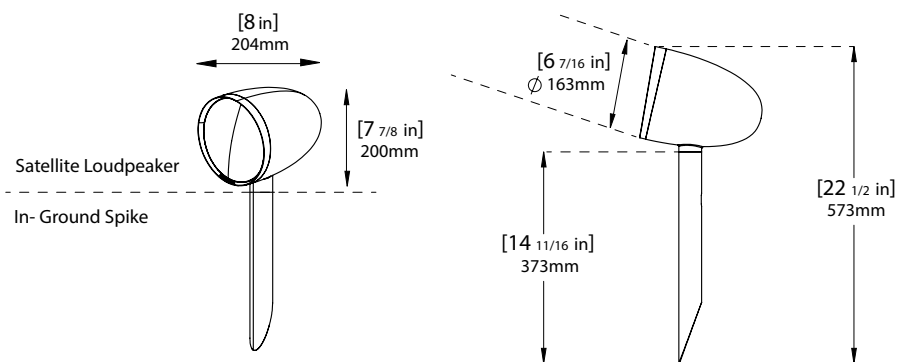

PRODUCT ID

LINE DRAWINGS

AS5SAT

AS51SUB

AS1SYS ACOUSTIC LANDSCAPE™ SYSTEM

AS5SAT

PART	AS5000SAT
Woofer	5 ¼" Poly/Rubber Woofer
Tweeter	1" Titanium
Frequency Response	55Hz-20kHz
Power RMS	50W
Power Peak	200W
Impedance	16 ohm
Dimensions	Satellite Head: 6 7/16" Diameter x 7 7/8" Height x 8" Length (163mm Diameter x 200mm Height x 204mm Length) Satellite Spike: 14 1/16" (373mm) Height Total Satellite: 22 1/2" (573mm) Height

AS51SUB

PART	AS5100SUB
Woofer	10" Poly/Rubber Woofer
Frequency Response	35Hz-120Hz
Power RMS	150W
Power Peak	200W
Impedance	12 ohm
Dimensions	15 ¾" Diameter x 12 7/8" Height (400mm Diameter x 326mm Height)

DSP3-150

PART	AMPD03X1500
Channels	3
Output	150W @ 4Ω - Left 150W @ 4Ω - Right 300W @ 4Ω - Subwoofer 3 Powered Out (L/R/S)
Digital Input	1 x Optical Stereo
Analog Input	1 x RCA A/B Unbalanced (Stereo)
Analog Output	1 x RCA A/B Unbalanced (Stereo)
Dimensions	17" Width x 9 1/2" Depth x 3 1/2" Height (432mm W x 88mm H x 241mm D) - without mounts 19" Width x 3 1/2" Height x 9 1/2" Depth (483mm W x 88mm H x 241mm D) - with mounts