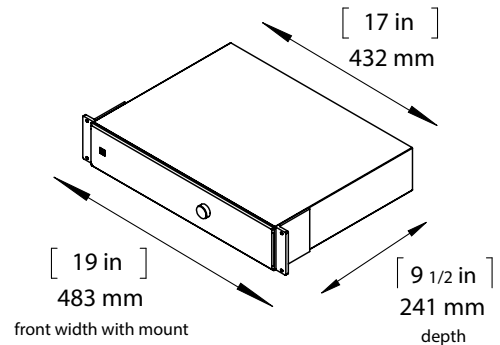

PRODUCT ID

LINE DRAWINGS

AS5SAT

AS51SUB

AS1SYS ACOUSTIC LANDSCAPE™ SYSTEM

AS5SAT

PART	AS5000SAT
Woofer	5 ¼" Poly/Rubber Woofer
Tweeter	1" Titanium
Frequency Response	55Hz-20kHz
Power RMS	50W
Power Peak	200W
Impedance	16 ohm
Dimensions	Satellite Head: 6 7/16" Diameter x 7 7/8" Height x 8" Length (163mm Diameter x 200mm Height x 204mm Length) Satellite Spike: 14 1/16" (373mm) Height Total Satellite: 22 1/2" (573mm) Height

AS51SUB

PART	AS5100SUB
Woofer	10" Poly/Rubber Woofer
Frequency Response	35Hz-120Hz
Power RMS	150W
Power Peak	200W
Impedance	12 ohm
Dimensions	15 ¾" Diameter x 12 7/8" Height (400mm Diameter x 326mm Height)

DSP3-150

PART	AMPD03X1500
Channels	3
Output	150W @ 4Ω - Left 150W @ 4Ω - Right 300W @ 4Ω - Subwoofer 3 Powered Out (L/R/S)
Digital Input	1 x Optical Stereo
Analog Input	1 x RCA A/B Unbalanced (Stereo)
Analog Output	1 x RCA A/B Unbalanced (Stereo)
Dimensions	17" Width x 9 1/2" Depth x 3 1/2" Height (432mm W x 88mm H x 241mm D) - without mounts 19" Width x 3 1/2" Height x 9 1/2" Depth (483mm W x 88mm H x 241mm D) - with mounts