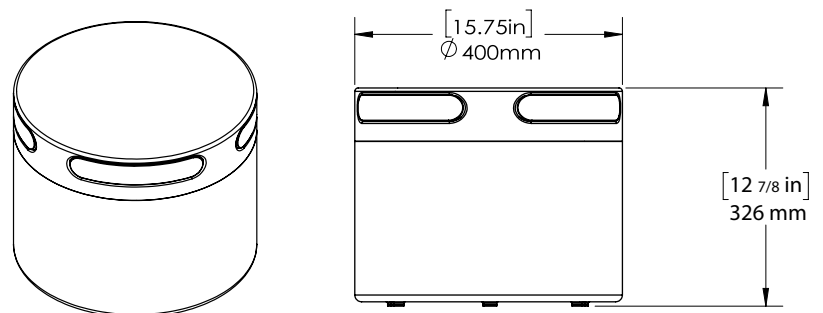

PRODUCT ID

LINE DRAWINGS

AS5SAT

AS51SUB

AS1SYS ACOUSTIC LANDSCAPE™ SYSTEM

AS5SAT

PART	AS5000SAT
Woofer	5 ¼" Poly/Rubber Woofer
Tweeter	1" Titanium
Frequency Response	55Hz-20kHz
Power RMS	50W
Power Peak	200W
Impedance	16 ohm
Dimensions	Satellite Head: 6 7/16" Diameter x 7 7/8" Height x 8" Length (163mm Diameter x 200mm Height x 204mm Length) Satellite Spike: 14 1/16" (373mm) Height Total Satellite: 22 1/2" (573mm) Height

AS51SUB

PART	AS5100SUB
Woofer	10" Poly/Rubber Woofer
Frequency Response	35Hz-120Hz
Power RMS	150W
Power Peak	200W
Impedance	12 ohm
Dimensions	15 ¾" Diameter x 12 7/8" Height (400mm Diameter x 326mm Height)

DSP3-150

PART	AMPD03X1500
Channels	3
Output	150W @ 4Ω - Left 150W @ 4Ω - Right 300W @ 4Ω - Subwoofer 3 Powered Out (L/R/S)
Digital Input	1 x Optical Stereo
Analog Input	1 x RCA A/B Unbalanced (Stereo)
Analog Output	1 x RCA A/B Unbalanced (Stereo)
Dimensions	17" Width x 9 1/2" Depth x 3 1/2" Height (432mm W x 88mm H x 241mm D) - without mounts 19" Width x 3 1/2" Height x 9 1/2" Depth (483mm W x 88mm H x 241mm D) - with mounts