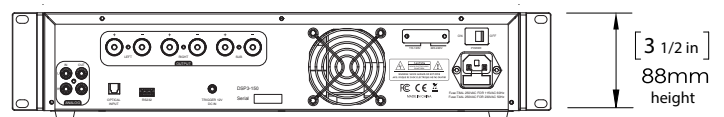

PRODUCT ID

LINE DRAWINGS

AS5SAT

AS51SUB

AS1SYS ACOUSTIC LANDSCAPE™ SYSTEM

AS5SAT

PART	AS5000SAT
Woofer	5 ¼" Poly/Rubber Woofer
Tweeter	1" Titanium
Frequency Response	55Hz-20kHz
Power RMS	50W
Power Peak	200W
Impedance	16 ohm
Dimensions	Satellite Head: 6 7/16" Diameter x 7 7/8" Height x 8" Length (163mm Diameter x 200mm Height x 204mm Length) Satellite Spike: 14 1/16" (373mm) Height Total Satellite: 22 1/2" (573mm) Height

AS51SUB

PART	AS5100SUB
Woofer	10" Poly/Rubber Woofer
Frequency Response	35Hz-120Hz
Power RMS	150W
Power Peak	200W
Impedance	12 ohm
Dimensions	15 ¾" Diameter x 12 7/8" Height (400mm Diameter x 326mm Height)

DSP3-150

PART	AMPD03X1500
Channels	3
Output	150W @ 4Ω - Left 150W @ 4Ω - Right 300W @ 4Ω - Subwoofer 3 Powered Out (L/R/S)
Digital Input	1 x Optical Stereo
Analog Input	1 x RCA A/B Unbalanced (Stereo)
Analog Output	1 x RCA A/B Unbalanced (Stereo)
Dimensions	17" Width x 9 1/2" Depth x 3 1/2" Height (432mm W x 88mm H x 241mm D) - without mounts 19" Width x 3 1/2" Height x 9 1/2" Depth (483mm W x 88mm H x 241mm D) - with mounts