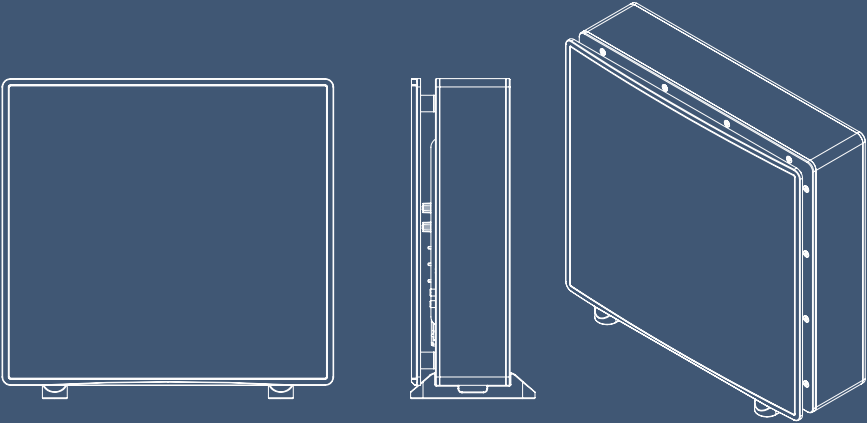

SUBS10 • SLIM SUBWOOFER

SPECS

SPECIFICATION

Woofers
 Frequency Response
 Power RMS
 Power Peak
 Enclosure

SUBS10

10" Woven Fiber Glass
 35Hz - 175Hz [+/-3dB]
 200 Watts
 400 Watts
 Aluminum Cabinet

DIMENSIONS

Width

15 3/4" W [400mm]

Height

- Without Feet: 14 9/16" [370mm]
- With Feet: 15 3/16" [386mm]

Depth

- Without Grille: 3 9/16" [90mm]
- With Grille: 4 11/16" [119mm]

AMP FUNCTIONS

- Crossover
- Phase
- Volume
- 1 x RCA Line In
- 1 x RCA Line Out
- LFE In
- USB output for powering wireless receiver
- Auto On/ Off/ Trigger

SUBS10

INCLUDED ACCESSORIES

- 1 x Wall Mount
- 2 x Floor Standing Feet
- 1 x RCA Cable
- 1 x 90 Degree USB Dongle
- 1 x AC Cable
- 4 x Rubber Feet & Screw Posts
- 4 x Wall Anchors & Screws

Please visit docs.originacoustics.com or scan the QR code using your smart device for the most up to date safety information and use instructions for this product.