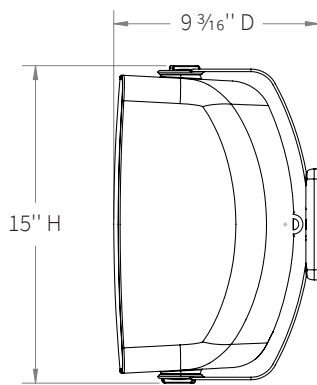

SURFACE MOUNT SPEAKERS

LINE DRAWINGS

OS80