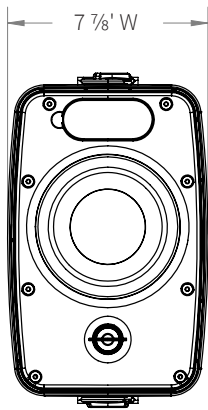

SURFACE MOUNT SPEAKERS

LINE DRAWINGS

OS60