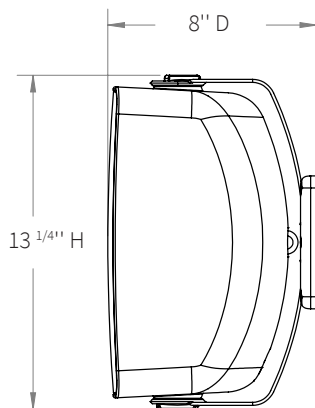

Please visit docs.originacoustics.com or scan the QR code using your smart device for the most up to date specifications and use instructions for this product. Products may only be purchased through an authorized integration partner.