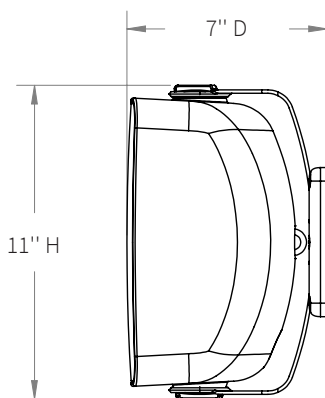

OS50

Please visit docs.originacoustics.com or scan the QR code using your smart device for the most up to date specifications and use instructions for this product. Products may only be purchased through an authorized integration partner.