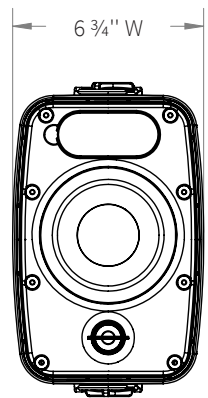

OS50

Please visit docs.originacoustics.com or scan the QR code using your smart device for the most up to date specifications and use instructions for this product. Products may only be purchased through an authorized integration partner.