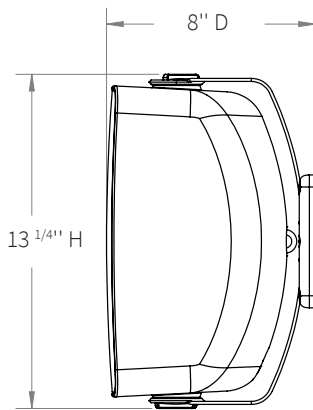

SURFACE MOUNT SPEAKERS

LINE DRAWINGS

OS60