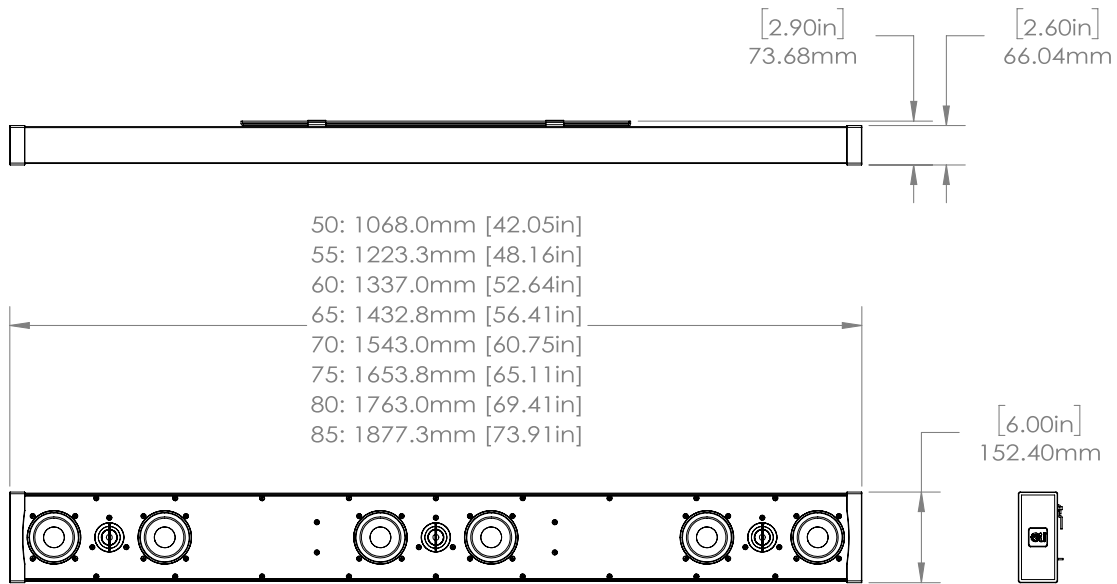

INSTAWIDTH™ SOUNDBARS

LINE DRAWINGS

SBR43-50 TO SBR43-85

Please see originacoustics.com for most the most updated information concerning these specifications.

Products may only be purchased through an authorized integration partner.