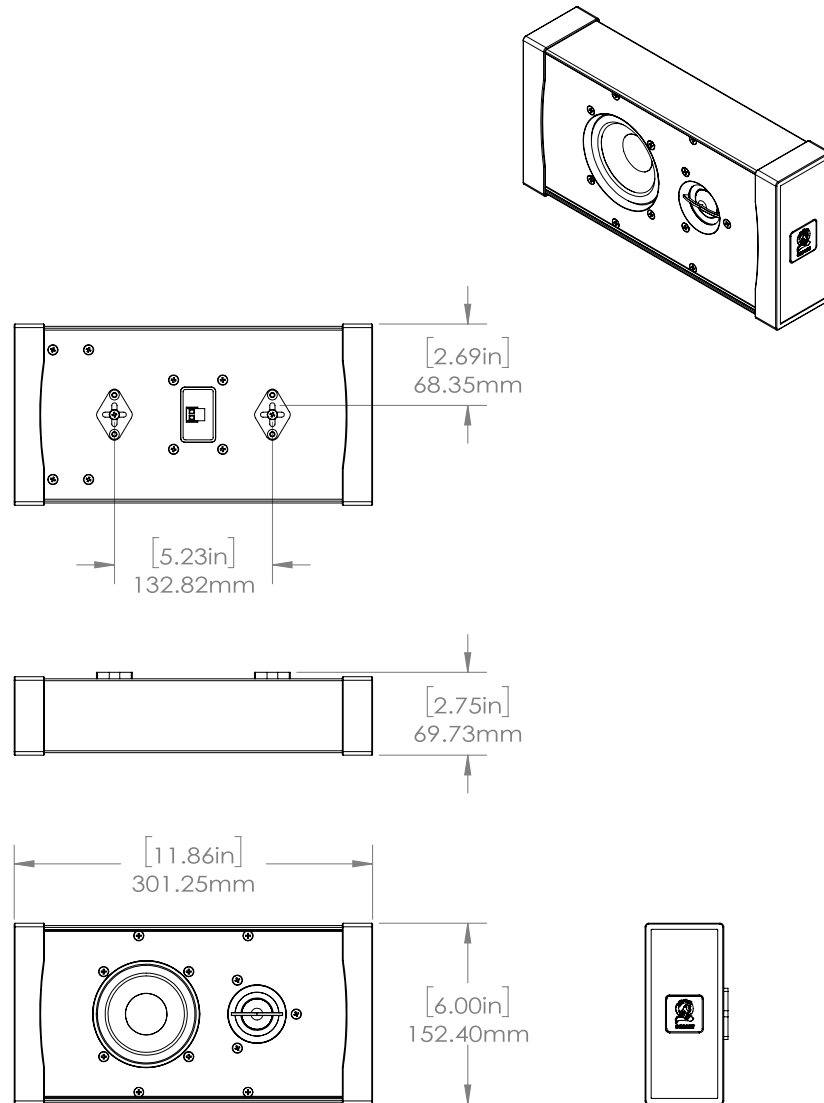

INSTAWIDTH™ SOUNDBARS

LINE DRAWINGS

SBR41

Please see originacoustics.com for most the most updated information concerning these specifications.

Products may only be purchased through an authorized integration partner.