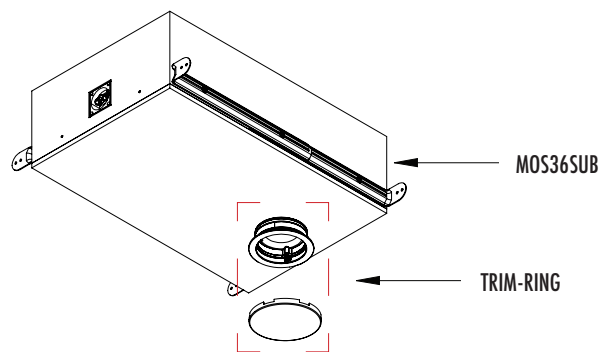

Uniquely engineered to grant a simple installation process; built-in rails secure the subwoofer enclosure into the ceiling, with the exact dimensions to ensure a tight fit between ceiling joists.

**PREMIUM CHOICE
TRIM-RINGS**

The included Trim-Ring Kit includes 6 different designs, offering the latest, invisible flushmount trim-ring options, and both round & square grilles, allowing the ideal trim to be selected to match any interior.

MOS36SUB SPECIFICATIONS

SPECIFICATIONS

System Type	Minimal Opening Subwoofer
Driver Components	Two 6½" Poly Cone Subwoofers
Crossover	DSP Recommended LPF 160Hz or less 24 dB BW
Frequency Response	31Hz - 250Hz [- 10 dB] 42Hz - 170Hz [-/+ 3 dB]
Maximum SPL @ 1m	102dB Continuous, 107dB Peak
System coverage	100-degree conical
Sensitivity, 2.83V/1m	88 dB
Power RMS	100 Watts
Power Peak	200 Watts
Recommended Amp	50 - 250 Watts (FCT) @ 4 Ω
Nominal Impedance	6 Ω
Input Connectors	Gold Plated Spring Push Terminals
Enclosure	MDF
Mounting	Overlapping Formed Steel Straps, Adjustable from 14.5" - 22.5"

MODEL	MOS36SUB
PART	MOS3600SUB
Height	6 ¾" (172 mm)
Width	14" (356 mm)
Length	22" (559 mm)
Weight	29.5lbs (13.4kg)

LINE DRAWINGS

TRIM-RING KIT:

Please visit docs.originacoustics.com or scan the QR code using your smart device for the most up to date specifications and use instructions for this product. Products may only be purchased through an authorized integration partner.