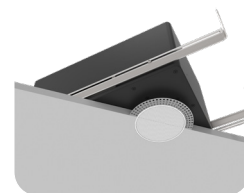

MOS36SUB MINIMAL OPENING SUBWOOFER

**SIMPLE INSTALL,
HUGE SOUND**

As part of our smallest yet largest feat so far, the Minimal Opening Subwoofer compliments our Minimal Opening System™, the revolutionary fully in-ceiling audio system that mimics the appearance of 4" designer lighting.

Customized to match the unique appearance of home lighting, the custom finish blends seamlessly into the ceiling alongside lights for a sophisticated uniform look.

PRODUCT ID

MOS36SUB

**CLEAN & COMPACT
BASS**

Enhancing the range of sound created by the original MOS36K Minimal Opening System by Origin, this Minimal Opening Subwoofer delivers amazing deep bass within the most restrictive environments.

**REVOLUTIONARY
PRE-CONSTRUCTION
MOUNTING**

Uniquely engineered to grant a simple installation process; built-in rails secure the subwoofer enclosure into the ceiling, with the exact dimensions to ensure a tight fit between ceiling joists.

**PREMIUM CHOICE
TRIM-RINGS**