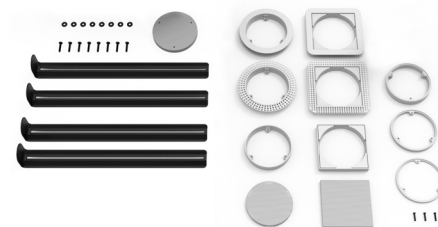

MOS36SUB MINIMAL OPENING SUBWOOFER

**SIMPLE INSTALL,
HUGE SOUND**

As part of our smallest yet largest feat so far, the Minimal Opening Subwoofer compliments our Minimal Opening System™, the revolutionary fully in-ceiling audio system that mimics the appearance of 4" designer lighting.

Customized to match the unique appearance of home lighting, the custom finish blends seamlessly into the ceiling alongside lights for a sophisticated uniform look.

PRODUCT ID

MOS36SUB

**CLEAN & COMPACT
BASS**

Uniquely engineered to grant a simple installation process; built-in rails secure the subwoofer enclosure into the ceiling, with the exact dimensions to ensure a tight fit between ceiling joists.

**PREMIUM CHOICE
TRIM-RINGS**

MODEL	MOS36SUB
PART	MOS3600SUB
Height	6 ¾" (172 mm)
Width	14" (356 mm)
Length	22" (559 mm)
Weight	29.5lbs (13.4kg)

LINE DRAWINGS

TRIM-RING KIT:

Please visit docs.originacoustics.com or scan the QR code using your smart device for the most up to date specifications and use instructions for this product. Products may only be purchased through an authorized integration partner.