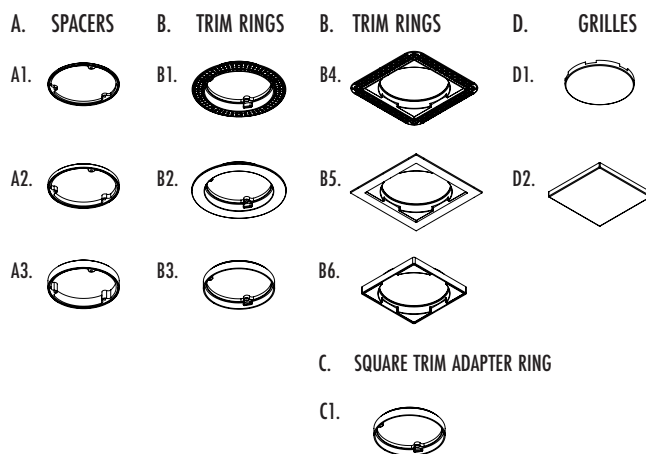

The included Trim-Ring Kit includes 6 different designs, offering the latest, invisible flushmount trim-ring options, and both round & square grilles, allowing the ideal trim to be selected to match any interior.

MODEL	MOS36SUB
PART	MOS3600SUB
Height	6 ¾" (172 mm)
Width	14" (356 mm)
Length	22" (559 mm)
Weight	29.5lbs (13.4kg)

LINE DRAWINGS

TRIM-RING KIT:

Please visit docs.originacoustics.com or scan the QR code using your smart device for the most up to date specifications and use instructions for this product. Products may only be purchased through an authorized integration partner.