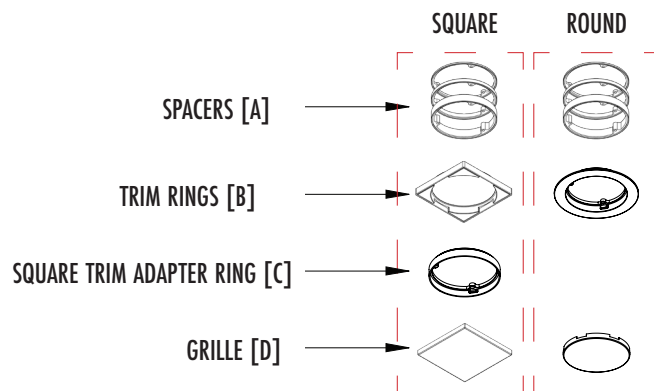

Uniquely engineered to grant a simple installation process; built-in rails secure the subwoofer enclosure into the ceiling, with the exact dimensions to ensure a tight fit between ceiling joists.

**PREMIUM CHOICE
TRIM-RINGS**

The included Trim-Ring Kit includes 6 different designs, offering the latest, invisible flushmount trim-ring options, and both round & square grilles, allowing the ideal trim to be selected to match any interior.

MOS36SUB SPECIFICATIONS

SPECIFICATIONS

System Type	Minimal Opening Subwoofer
Driver Components	Two 6½" Poly Cone Subwoofers
Crossover	DSP Recommended LPF 160Hz or less 24 dB BW
Frequency Response	31Hz - 250Hz [- 10 dB] 42Hz - 170Hz [-/+ 3 dB]
Maximum SPL @ 1m	102dB Continuous, 107dB Peak
System coverage	100-degree conical
Sensitivity, 2.83V/1m	88 dB
Power RMS	100 Watts
Power Peak	200 Watts
Recommended Amp	50 - 250 Watts (FCT) @ 4 Ω
Nominal Impedance	6 Ω
Input Connectors	Gold Plated Spring Push Terminals
Enclosure	MDF
Mounting	Overlapping Formed Steel Straps, Adjustable from 14.5" - 22.5"

MODEL	MOS36SUB
PART	MOS3600SUB
Height	6 ¾" (172 mm)
Width	14" (356 mm)
Length	22" (559 mm)
Weight	29.5lbs (13.4kg)

LINE DRAWINGS

TRIM-RING KIT:

Please visit docs.originacoustics.com or scan the QR code using your smart device for the most up to date specifications and use instructions for this product. Products may only be purchased through an authorized integration partner.