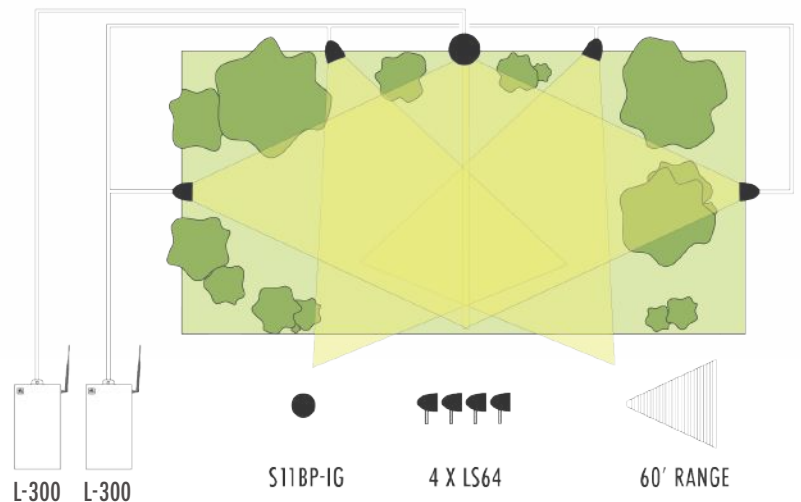

SITEONE LS KIT 3