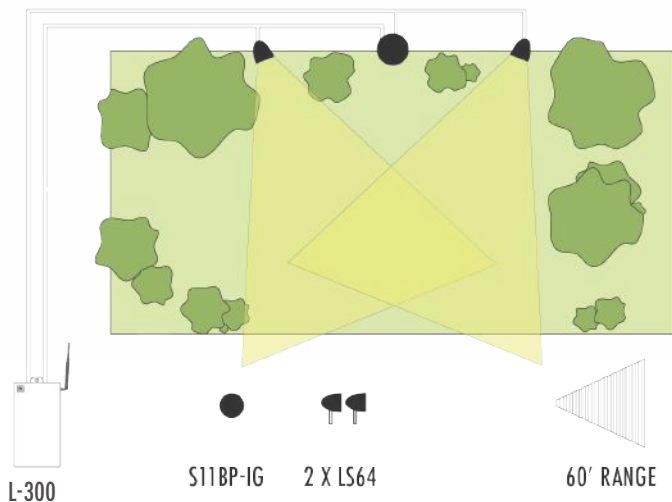

SITEONE LS KIT 3