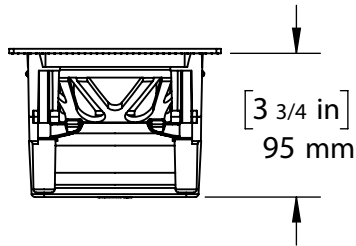

Outer Dimension

Grille Dimension

Mounting Depth

Cut-Out Dimension

Origin Acoustics
6975 S Decatur Blvd
Suite 140
Las Vegas, NV 89118

844-ORIGIN1 (674-4461)
www.originacoustics.com

C67-69

SCALE:1:5

Outer Dimension

Grille Dimension

Mounting Depth

Cut-Out Dimension

Origin Acoustics
6975 S Decatur Blvd
Suite 140
Las Vegas, NV 89118

844-ORIGIN1 (674-4461)
www.originacoustics.com

C65

SCALE:1:5

Outer Dimension

Grille Dimension

Mounting Depth

Cut-Out Dimension

Origin Acoustics
6975 S Decatur Blvd
Suite 140
Las Vegas, NV 89118

844-ORIGIN1 (674-4461)
www.originacoustics.com

C63

SCALE:1:5