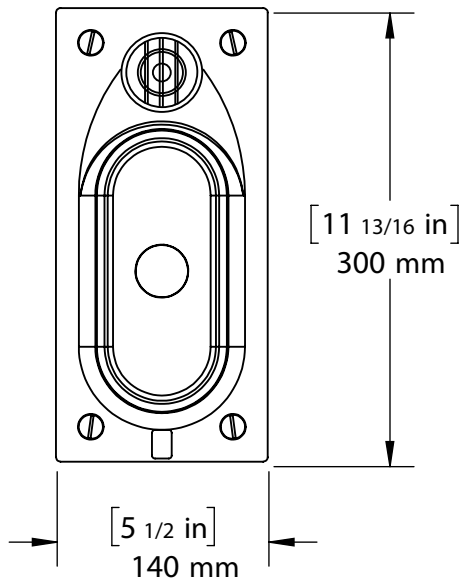

Outer Dimension

Grille Dimension

Mounting Depth

Cut-Out Dimension

Origin Acoustics
6975 S Decatur Blvd
Suite 140
Las Vegas, NV 89118

844-ORIGIN1 (674-4461)
www.originacoustics.com

C67-69

SCALE:1:5

Outer Dimension

Grille Dimension

Mounting Depth

Cut-Out Dimension

Origin Acoustics
6975 S Decatur Blvd
Suite 140
Las Vegas, NV 89118

844-ORIGIN1 (674-4461)
www.originacoustics.com

C65

SCALE:1:5

Outer Dimension

Grille Dimension

Mounting Depth

Cut-Out Dimension

Origin Acoustics
6975 S Decatur Blvd
Suite 140
Las Vegas, NV 89118

844-ORIGIN1 (674-4461)
www.originacoustics.com

C63

SCALE:1:5