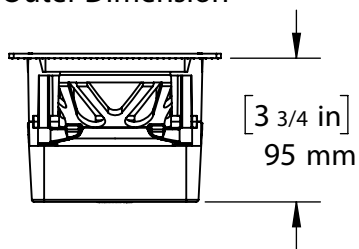

Outer Dimension

Grille Dimension

Mounting Depth

Cut-Out Dimension

Origin Acoustics
6975 S Decatur Blvd
Suite 140
Las Vegas, NV 89118

844-ORIGIN1 (674-4461)
www.originacoustics.com

C67-69

SCALE:1:5

Outer Dimension

Grille Dimension

Mounting Depth

Cut-Out Dimension

Origin Acoustics
6975 S Decatur Blvd
Suite 140
Las Vegas, NV 89118

844-ORIGIN1 (674-4461)
www.originacoustics.com

C65

SCALE:1:5

Outer Dimension

Grille Dimension

Mounting Depth

Cut-Out Dimension

Origin Acoustics
6975 S Decatur Blvd
Suite 140
Las Vegas, NV 89118

844-ORIGIN1 (674-4461)
www.originacoustics.com

C63

SCALE:1:5