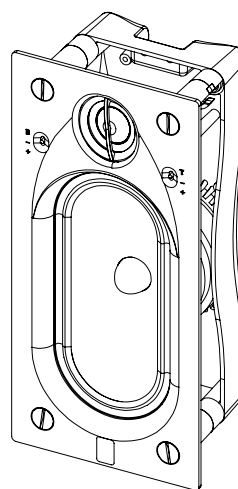

Outer Dimension

Grille Dimension

Mounting Depth

Cut-Out Dimension

Origin Acoustics
6975 S Decatur Blvd
Suite 140
Las Vegas, NV 89118

844-ORIGIN1 (674-4461)
www.originacoustics.com

C67-69

SCALE:1:5

Outer Dimension

Grille Dimension

Mounting Depth

Cut-Out Dimension

Origin Acoustics
6975 S Decatur Blvd
Suite 140
Las Vegas, NV 89118

844-ORIGIN1 (674-4461)
www.originacoustics.com

C65

SCALE:1:5

Outer Dimension

Grille Dimension

Mounting Depth

Cut-Out Dimension

Origin Acoustics
6975 S Decatur Blvd
Suite 140
Las Vegas, NV 89118

844-ORIGIN1 (674-4461)
www.originacoustics.com

C63

SCALE:1:5