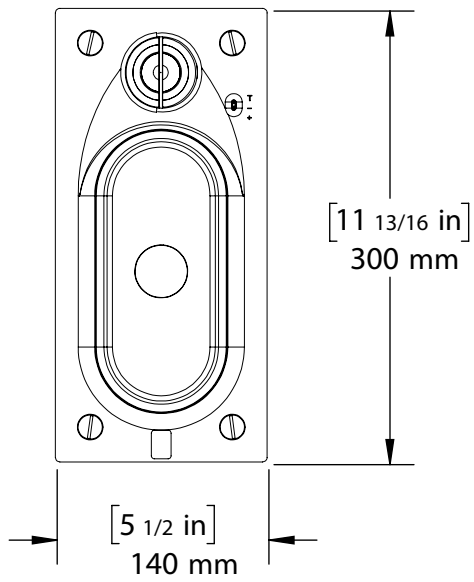

Outer Dimension

Grille Dimension

Mounting Depth

Cut-Out Dimension

Origin Acoustics
6975 S Decatur Blvd
Suite 140
Las Vegas, NV 89118

844-ORIGIN1 (674-4461)
www.originacoustics.com

C67-69

SCALE:1:5

Outer Dimension

Grille Dimension

Mounting Depth

Cut-Out Dimension

Origin Acoustics
6975 S Decatur Blvd
Suite 140
Las Vegas, NV 89118

844-ORIGIN1 (674-4461)
www.originacoustics.com

C65

SCALE:1:5

Outer Dimension

Grille Dimension

Mounting Depth

Cut-Out Dimension

Origin Acoustics
6975 S Decatur Blvd
Suite 140
Las Vegas, NV 89118

844-ORIGIN1 (674-4461)
www.originacoustics.com

C63

SCALE:1:5