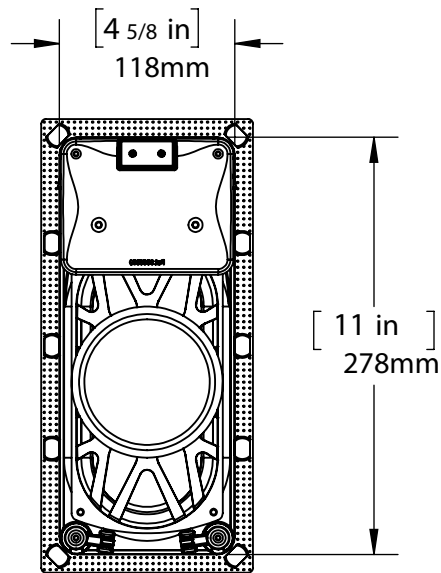

Outer Dimension

Grille Dimension

Mounting Depth

Cut-Out Dimension

Origin Acoustics
6975 S Decatur Blvd
Suite 140
Las Vegas, NV 89118

844-ORIGIN1 (674-4461)
www.originacoustics.com

C67-69

SCALE:1:5

Outer Dimension

Grille Dimension

Mounting Depth

Cut-Out Dimension

Origin Acoustics
6975 S Decatur Blvd
Suite 140
Las Vegas, NV 89118

844-ORIGIN1 (674-4461)
www.originacoustics.com

C65

SCALE:1:5

Outer Dimension

Grille Dimension

Mounting Depth

Cut-Out Dimension

Origin Acoustics
6975 S Decatur Blvd
Suite 140
Las Vegas, NV 89118

844-ORIGIN1 (674-4461)
www.originacoustics.com

C63

SCALE:1:5