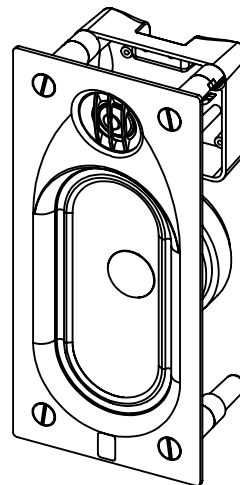

Outer Dimension

Grille Dimension

Mounting Depth

Cut-Out Dimension

Origin Acoustics
6975 S Decatur Blvd
Suite 140
Las Vegas, NV 89118

844-ORIGIN1 (674-4461)
www.originacoustics.com

C65

SCALE:1:5

Outer Dimension

Grille Dimension

Mounting Depth

Cut-Out Dimension

Origin Acoustics
6975 S Decatur Blvd
Suite 140
Las Vegas, NV 89118

844-ORIGIN1 (674-4461)
www.originacoustics.com

C63

SCALE:1:5