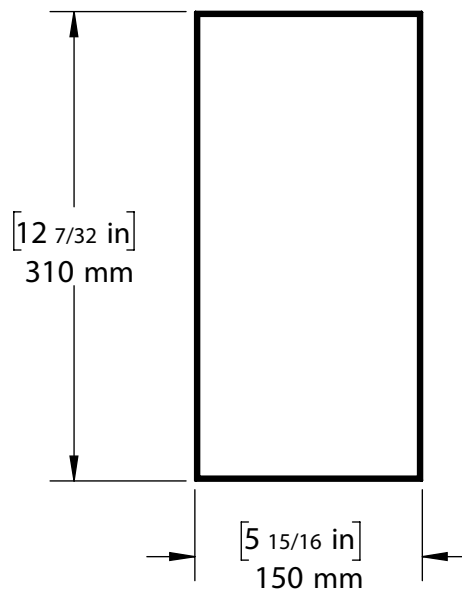

Outer Dimension

Grille Dimension

Mounting Depth

Cut-Out Dimension

Origin Acoustics
6975 S Decatur Blvd
Suite 140
Las Vegas, NV 89118

844-ORIGIN1 (674-4461)
www.originacoustics.com

C67-69

SCALE:1:5

Outer Dimension

Grille Dimension

Mounting Depth

Cut-Out Dimension

Origin Acoustics
6975 S Decatur Blvd
Suite 140
Las Vegas, NV 89118

844-ORIGIN1 (674-4461)
www.originacoustics.com

C65

SCALE:1:5

Outer Dimension

Grille Dimension

Mounting Depth

Cut-Out Dimension

Origin Acoustics
6975 S Decatur Blvd
Suite 140
Las Vegas, NV 89118

844-ORIGIN1 (674-4461)
www.originacoustics.com

C63

SCALE:1:5