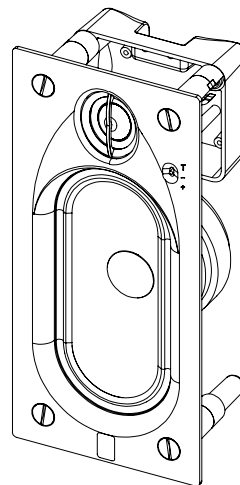

Outer Dimension

Grille Dimension

Mounting Depth

Cut-Out Dimension

Origin Acoustics
6975 S Decatur Blvd
Suite 140
Las Vegas, NV 89118

844-ORIGIN1 (674-4461)
www.originacoustics.com

C65

SCALE:1:5

Outer Dimension

Grille Dimension

Mounting Depth

Cut-Out Dimension

Origin Acoustics
6975 S Decatur Blvd
Suite 140
Las Vegas, NV 89118

844-ORIGIN1 (674-4461)
www.originacoustics.com

C63

SCALE:1:5