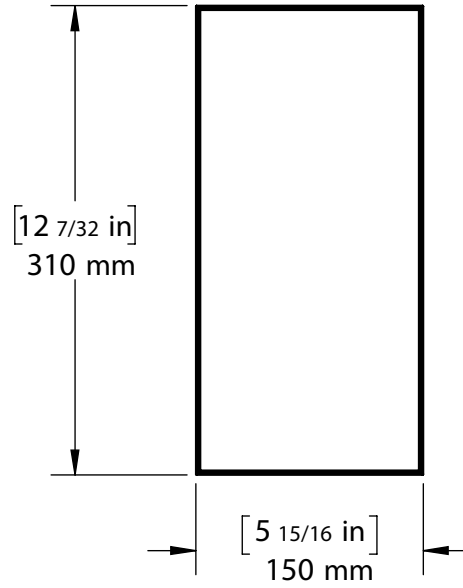

Outer Dimension

Grille Dimension

Mounting Depth

Cut-Out Dimension

Origin Acoustics
6975 S Decatur Blvd
Suite 140
Las Vegas, NV 89118

844-ORIGIN1 (674-4461)
www.originacoustics.com

C67-69

SCALE:1:5

Outer Dimension

Grille Dimension

Mounting Depth

Cut-Out Dimension

Origin Acoustics
6975 S Decatur Blvd
Suite 140
Las Vegas, NV 89118

844-ORIGIN1 (674-4461)
www.originacoustics.com

C65

SCALE:1:5

Outer Dimension

Grille Dimension

Mounting Depth

Cut-Out Dimension

Origin Acoustics
6975 S Decatur Blvd
Suite 140
Las Vegas, NV 89118

844-ORIGIN1 (674-4461)
www.originacoustics.com

C63

SCALE:1:5