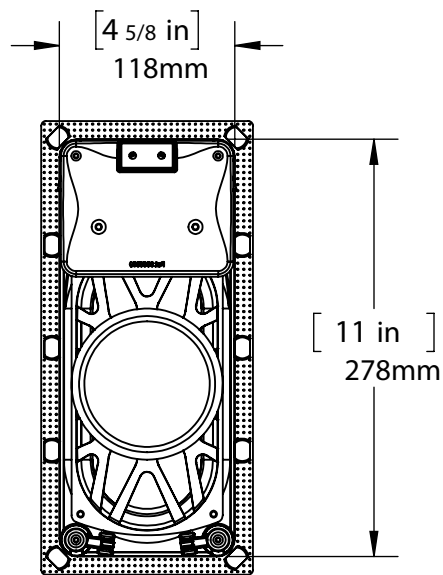

Outer Dimension

Grille Dimension

Mounting Depth

Cut-Out Dimension

Origin Acoustics
6975 S Decatur Blvd
Suite 140
Las Vegas, NV 89118

844-ORIGIN1 (674-4461)
www.originacoustics.com

C67-69

SCALE:1:5

Outer Dimension

Grille Dimension

Mounting Depth

Cut-Out Dimension

Origin Acoustics
6975 S Decatur Blvd
Suite 140
Las Vegas, NV 89118

844-ORIGIN1 (674-4461)
www.originacoustics.com

C65

SCALE:1:5

Outer Dimension

Grille Dimension

Mounting Depth

Cut-Out Dimension

Origin Acoustics
6975 S Decatur Blvd
Suite 140
Las Vegas, NV 89118

844-ORIGIN1 (674-4461)
www.originacoustics.com

C63

SCALE:1:5