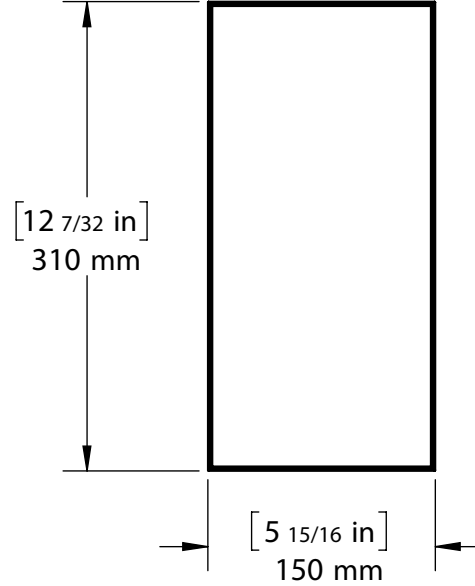

Outer Dimension

Grille Dimension

Mounting Depth

Cut-Out Dimension

Origin Acoustics
6975 S Decatur Blvd
Suite 140
Las Vegas, NV 89118

844-ORIGIN1 (674-4461)
www.originacoustics.com

C67-69

SCALE:1:5

Outer Dimension

Grille Dimension

Mounting Depth

Cut-Out Dimension

Origin Acoustics
6975 S Decatur Blvd
Suite 140
Las Vegas, NV 89118

844-ORIGIN1 (674-4461)
www.originacoustics.com

C65

SCALE:1:5

Outer Dimension

Grille Dimension

Mounting Depth

Cut-Out Dimension

Origin Acoustics
6975 S Decatur Blvd
Suite 140
Las Vegas, NV 89118

844-ORIGIN1 (674-4461)
www.originacoustics.com

C63

SCALE:1:5