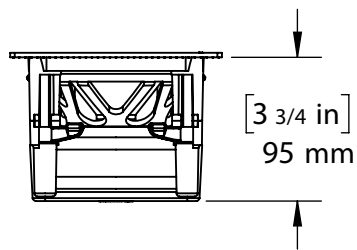

Outer Dimension

Grille Dimension

Mounting Depth

Cut-Out Dimension

Origin Acoustics
6975 S Decatur Blvd
Suite 140
Las Vegas, NV 89118

844-ORIGIN1 (674-4461)
www.originacoustics.com

C67-69

SCALE:1:5

Outer Dimension

Grille Dimension

Mounting Depth

Cut-Out Dimension

Origin Acoustics
6975 S Decatur Blvd
Suite 140
Las Vegas, NV 89118

844-ORIGIN1 (674-4461)
www.originacoustics.com

C65

SCALE:1:5

Outer Dimension

Grille Dimension

Mounting Depth

Cut-Out Dimension

Origin Acoustics
6975 S Decatur Blvd
Suite 140
Las Vegas, NV 89118

844-ORIGIN1 (674-4461)
www.originacoustics.com

C63

SCALE:1:5