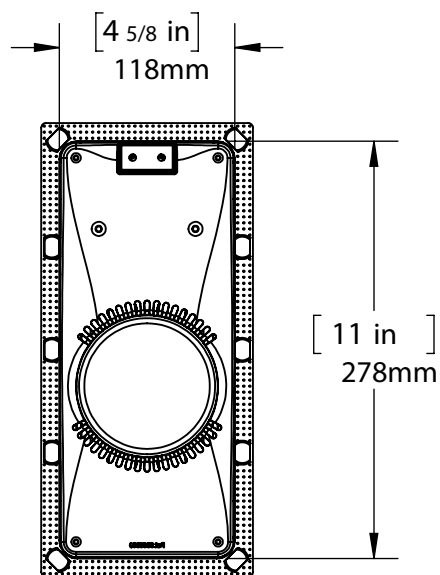

Outer Dimension

Grille Dimension

Mounting Depth

Cut-Out Dimension

Origin Acoustics
6975 S Decatur Blvd
Suite 140
Las Vegas, NV 89118

844-ORIGIN1 (674-4461)
www.originacoustics.com

C67-69

SCALE:1:5

Outer Dimension

Grille Dimension

Mounting Depth

Cut-Out Dimension

Origin Acoustics
6975 S Decatur Blvd
Suite 140
Las Vegas, NV 89118

844-ORIGIN1 (674-4461)
www.originacoustics.com

C65

SCALE:1:5

Outer Dimension

Grille Dimension

Mounting Depth

Cut-Out Dimension

Origin Acoustics
6975 S Decatur Blvd
Suite 140
Las Vegas, NV 89118

844-ORIGIN1 (674-4461)
www.originacoustics.com

C63

SCALE:1:5