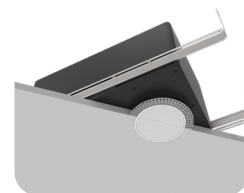

MOS36SUB MINIMAL OPENING SUBWOOFER

SIMPLE INSTALL, HUGE SOUND

As part of our smallest yet largest feat so far, the Minimal Opening Subwoofer compliments our Minimal Opening System™, the revolutionary fully in-ceiling audio system that mimics the appearance of 4" designer lighting.

Customized to match the unique appearance of home lighting, the custom finish blends seamlessly into the ceiling alongside lights for a sophisticated uniform look.

PRODUCT ID

MOS36SUB

CLEAN & COMPACT BASS

Enhancing the range of sound created by the original MOS36K Minimal Opening System by Origin, this Minimal Opening Subwoofer delivers amazing deep bass within the most restrictive environments.

REVOLUTIONARY PRE-CONSTRUCTION MOUNTING

Uniquely engineered to grant a simple installation process; built-in rails secure the subwoofer enclosure into the ceiling, with the exact dimensions to ensure a tight fit between ceiling joists.

PREMIUM CHOICE TRIM-RINGS