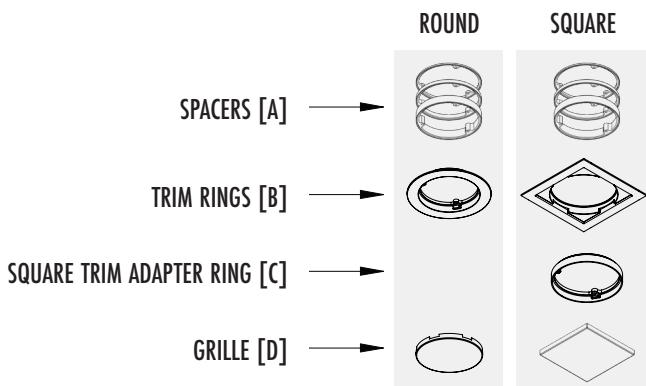

The included Trim-Ring Kit includes 6 different designs, offering the latest, invisible flushmount trim-ring options, and both round & square grilles, allowing the ideal trim to be selected to match any interior.

MOS36SUB SPECIFICATIONS

SPECIFICATIONS

System Type	Minimal Opening Subwoofer
Driver Components	Two 6½" Poly Cone Subwoofers
Crossover	DSP Recommended LPF 160Hz or less 24 dB BW
Frequency Response	31Hz - 250Hz [- 10 dB] 42Hz - 170Hz [-/+ 3 dB]
Maximum SPL @ 1m	102dB Continuous, 107dB Peak
System coverage	100-degree conical
Sensitivity, 1W/1m	88 dB
Power RMS	100 Watts
Power Peak	200 Watts
Recommended Amp	50 - 250 Watts (FCT) @ 4 Ω
Nominal Impedance	6 Ω
Input Connectors	Gold Plated Spring Push Terminals
Enclosure	MDF
Mounting	Overlapping Formed Steel Straps, Adjustable from 14.5" - 22.5"

MODEL	MOS36SUB
PART	MOS3600SUB
Height	6 ¾" (172 mm)
Width	14" (356 mm)
Length	22" (559 mm)
Weight	29.5lbs (13.4kg)

LINE DRAWINGS

TRIM-RING KIT:

Please visit docs.originacoustics.com or scan the QR code using your smart device for the most up to date specifications and use instructions for this product. Products may only be purchased through an authorized integration partner.