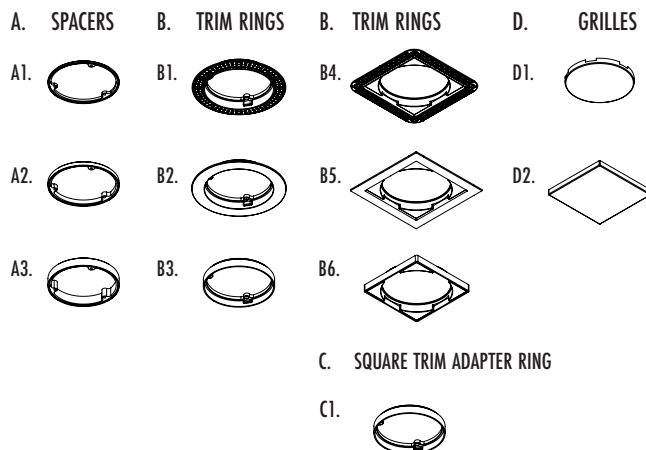

The included Trim-Ring Kit includes 6 different designs, offering the latest, invisible flushmount trim-ring options, and both round & square grilles, allowing the ideal trim to be selected to match any interior.

MODEL	MOS36SUB
PART	MOS3600SUB
Height	6 ¾" (172 mm)
Width	14" (356 mm)
Length	22" (559 mm)
Weight	29.5lbs (13.4kg)

LINE DRAWINGS

TRIM-RING KIT:

Please visit docs.originacoustics.com or scan the QR code using your smart device for the most up to date specifications and use instructions for this product. Products may only be purchased through an authorized integration partner.