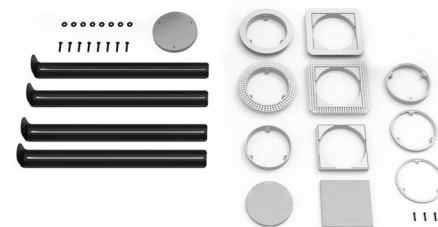

MOS36SUB MINIMAL OPENING SUBWOOFER

SIMPLE INSTALL, HUGE SOUND

As part of our smallest yet largest feat so far, the Minimal Opening Subwoofer compliments our Minimal Opening System™, the revolutionary fully in-ceiling audio system that mimics the appearance of 4" designer lighting.

Customized to match the unique appearance of home lighting, the custom finish blends seamlessly into the ceiling alongside lights for a sophisticated uniform look.

PRODUCT ID

MOS36SUB

CLEAN & COMPACT BASS

Uniquely engineered to grant a simple installation process; built-in rails secure the subwoofer enclosure into the ceiling, with the exact dimensions to ensure a tight fit between ceiling joists.

PREMIUM CHOICE TRIM-RINGS

MODEL	MOS36SUB
PART	MOS3600SUB
Height	6 ¾" (172 mm)
Width	14" (356 mm)
Length	22" (559 mm)
Weight	29.5lbs (13.4kg)

LINE DRAWINGS

TRIM-RING KIT:

Please visit docs.originacoustics.com or scan the QR code using your smart device for the most up to date specifications and use instructions for this product. Products may only be purchased through an authorized integration partner.