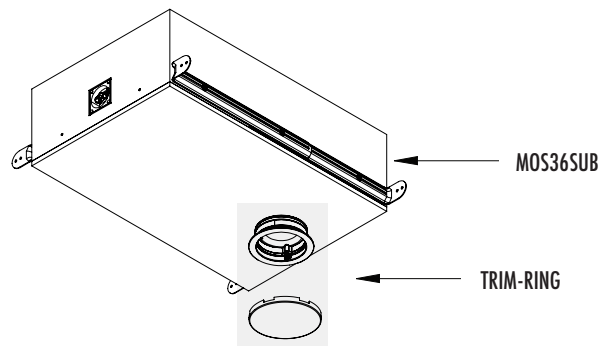

Uniquely engineered to grant a simple installation process; built-in rails secure the subwoofer enclosure into the ceiling, with the exact dimensions to ensure a tight fit between ceiling joists.

PREMIUM CHOICE TRIM-RINGS

The included Trim-Ring Kit includes 6 different designs, offering the latest, invisible flushmount trim-ring options, and both round & square grilles, allowing the ideal trim to be selected to match any interior.

MODEL	MOS36SUB
PART	MOS3600SUB
Height	6 ¾" (172 mm)
Width	14" (356 mm)
Length	22" (559 mm)
Weight	29.5lbs (13.4kg)

LINE DRAWINGS

TRIM-RING KIT:

Please visit docs.originacoustics.com or scan the QR code using your smart device for the most up to date specifications and use instructions for this product. Products may only be purchased through an authorized integration partner.