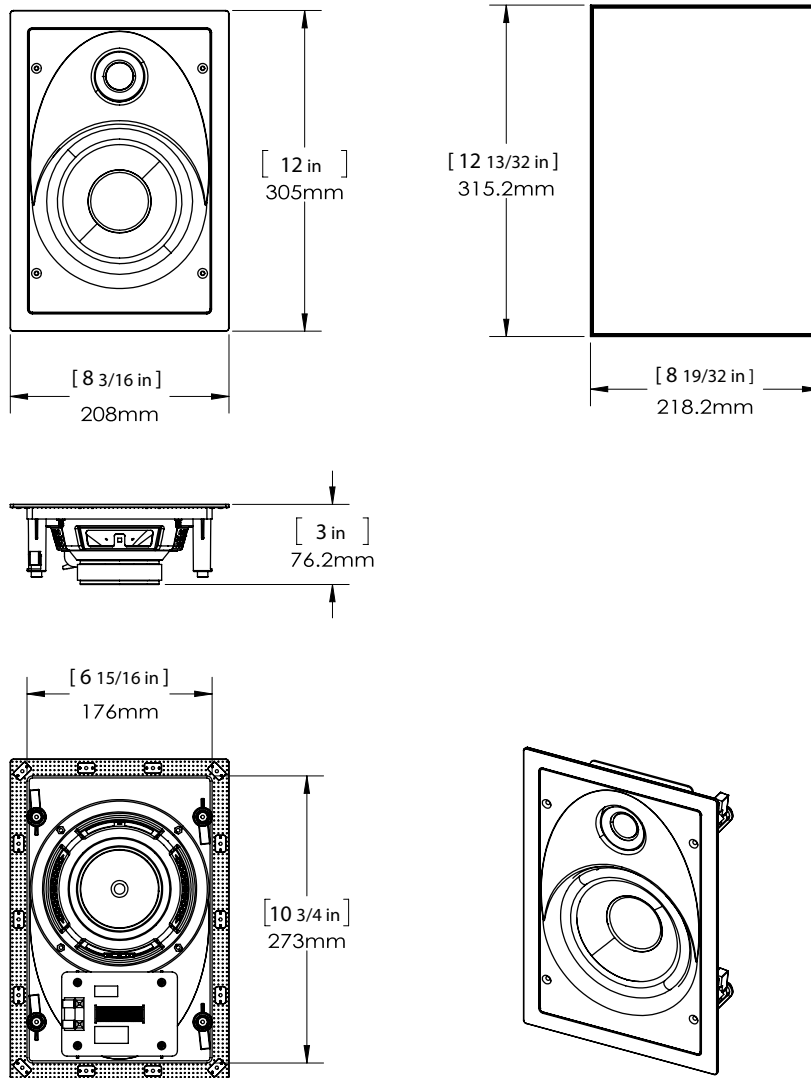

TRADITIONAL MOUNT IN-WALL LOUDSPEAKER

LINE DRAWINGS

CIW61 | CIW60-8

Please visit docs.originacoustics.com or scan the QR code using your smart device for the most up to date specifications and use instructions for this product. Products may only be purchased through an authorized integration partner.