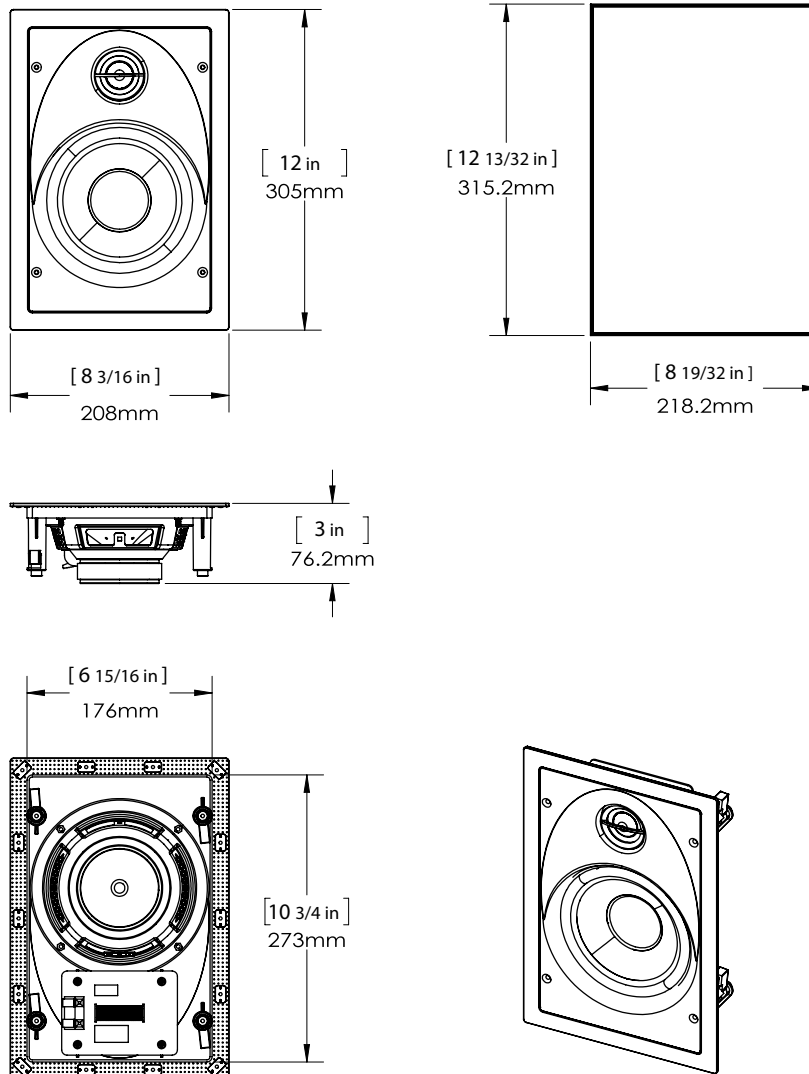

TRADITIONAL MOUNT IN-WALL LOUDSPEAKER

LINE DRAWINGS

CIW65

Please visit docs.originacoustics.com or scan the QR code using your smart device for the most up to date specifications and use instructions for this product. Products may only be purchased through an authorized integration partner.