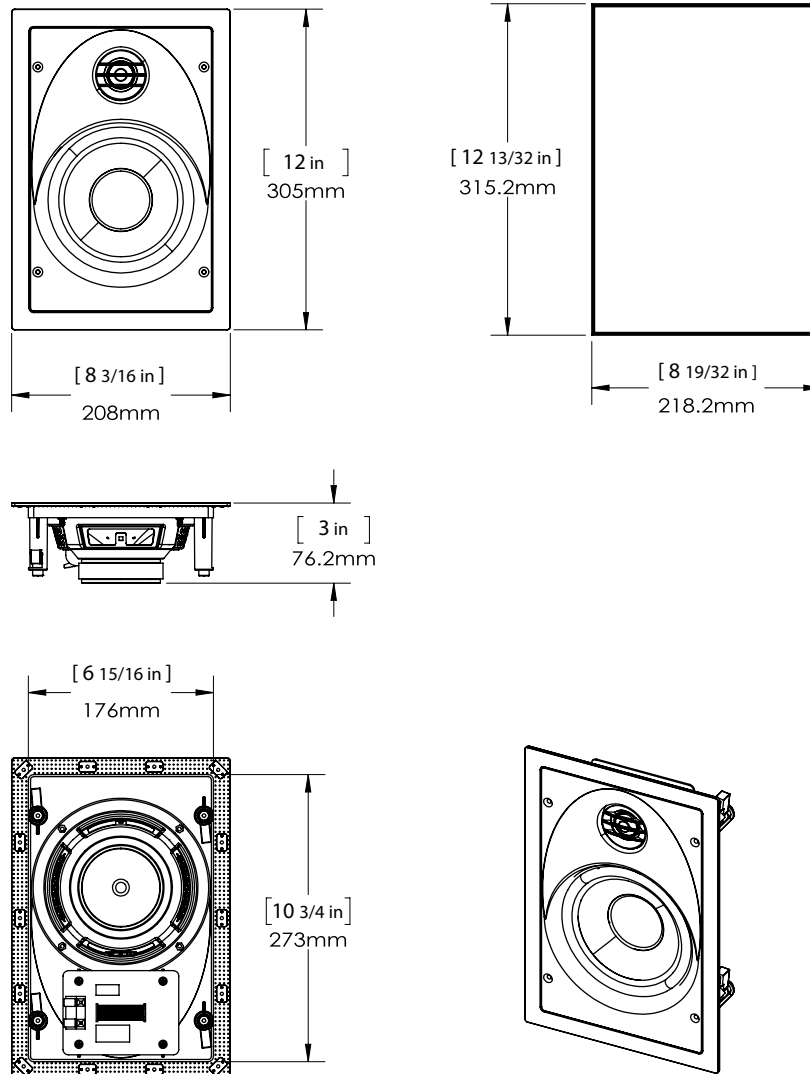

TRADITIONAL MOUNT IN-WALL LOUDSPEAKER

LINE DRAWINGS

CIW63

Please visit docs.originacoustics.com or scan the QR code using your smart device for the most up to date specifications and use instructions for this product. Products may only be purchased through an authorized integration partner.