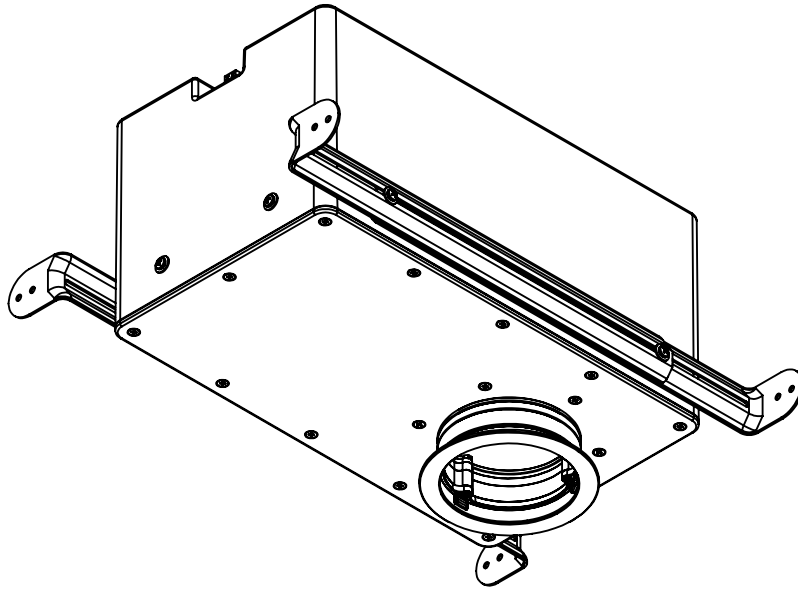

Origin Acoustics
6975 S Decatur Blvd
Suite 140
Las Vegas, NV 89118

844-ORIGIN1 (674-4461)
www.originacoustics.com

MOS36

SCALE:1:5