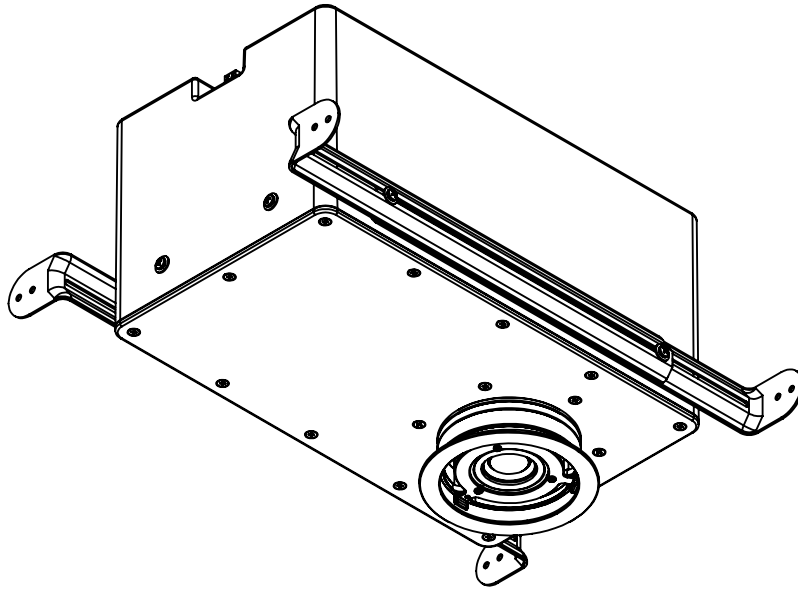

Origin Acoustics
6975 S Decatur Blvd
Suite 140
Las Vegas, NV 89118

844-ORIGIN1 (674-4461)
www.originacoustics.com

MOS36

SCALE:1:5