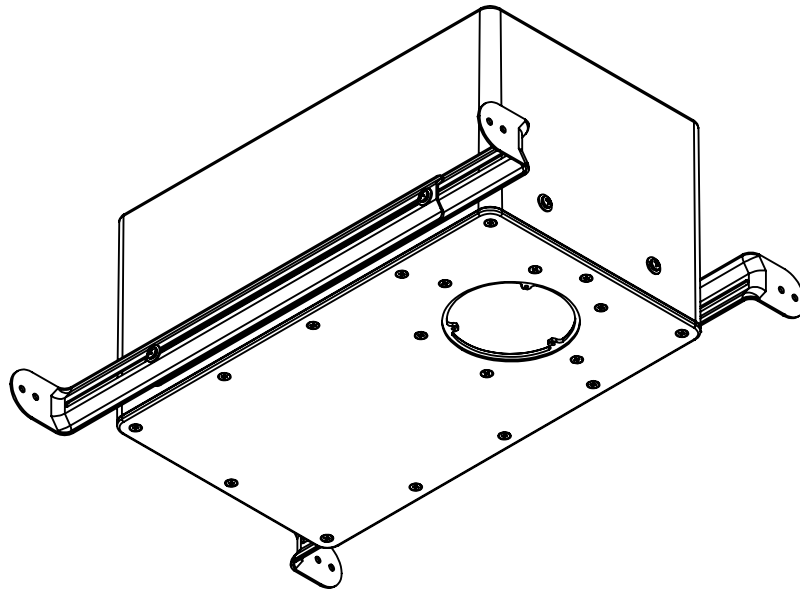

MOS36

SCALE:1:5

Mounting bracket:

MIN: 12.7mm [0.5in]
MAX: 35mm [1.375in]

Origin Acoustics
6975 S Decatur Blvd
Suite 140
Las Vegas, NV 89118

844-ORIGIN1 (674-4461)
www.originacoustics.com

MOS36

SCALE: 1:5