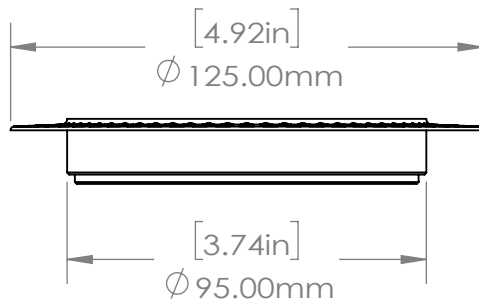

Origin Acoustics
6975 S Decatur Blvd
Suite 140
Las Vegas, NV 89118

844-ORIGIN1 (674-4461)
www.originacoustics.com

MOS36 round trims

SCALE:1:2