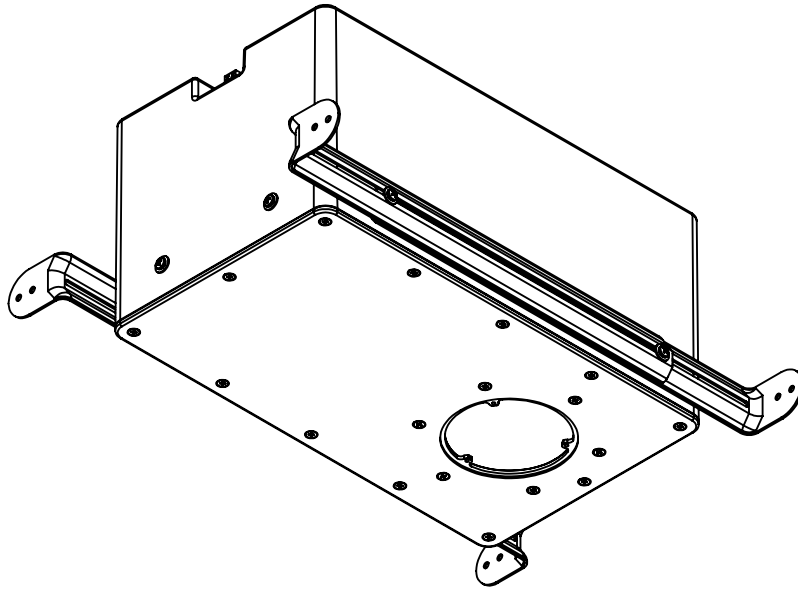

MOS36

SCALE:1:5

Mounting bracket:

MIN: 12.7mm [0.5in]
MAX: 35mm [1.375in]

Origin Acoustics
6975 S Decatur Blvd
Suite 140
Las Vegas, NV 89118

844-ORIGIN1 (674-4461)
www.originacoustics.com

MOS36

SCALE: 1:5