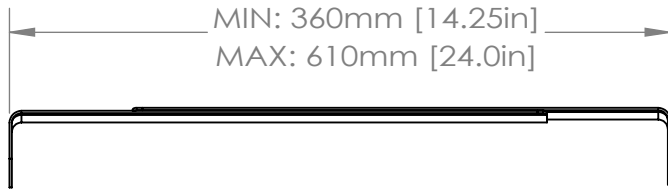

MOS36

SCALE:1:5

Mounting bracket:

MIN: 12.7mm [0.5in]
MAX: 35mm [1.375in]

Origin Acoustics
6975 S Decatur Blvd
Suite 140
Las Vegas, NV 89118

844-ORIGIN1 (674-4461)
www.originacoustics.com

MOS36

SCALE: 1:5

Origin Acoustics
6975 S Decatur Blvd
Suite 140
Las Vegas, NV 89118

844-ORIGIN1 (674-4461)
www.originacoustics.com

MOS36

SCALE:1:5

Mounting bracket:

MIN: 12.7mm [0.5in]
MAX: 35mm [1.375in]

Origin Acoustics
6975 S Decatur Blvd
Suite 140
Las Vegas, NV 89118