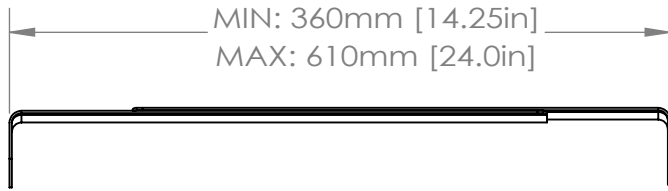

Origin Acoustics
6975 S Decatur Blvd
Suite 140
Las Vegas, NV 89118

844-ORIGIN1 (674-4461)
www.originacoustics.com

MOS36

SCALE:1:5

Origin Acoustics
6975 S Decatur Blvd
Suite 140
Las Vegas, NV 89118

844-ORIGIN1 (674-4461)
www.originacoustics.com

MOS36

SCALE:1:5

Mounting bracket:

MIN: 12.7mm [0.5in]
MAX: 35mm [1.375in]

Origin Acoustics
6975 S Decatur Blvd
Suite 140
Las Vegas, NV 89118

844-ORIGIN1 (674-4461)
www.originacoustics.com

MOS36

SCALE: 1:5