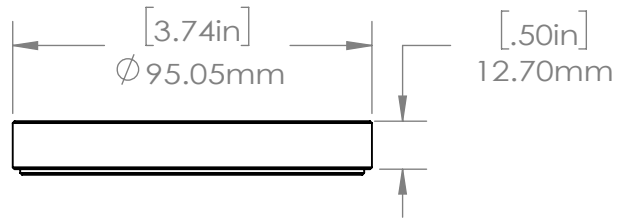

Origin Acoustics
6975 S Decatur Blvd
Suite 140
Las Vegas, NV 89118

844-ORIGIN1 (674-4461)
www.originacoustics.com

MOS36 spacers

SCALE:1:2