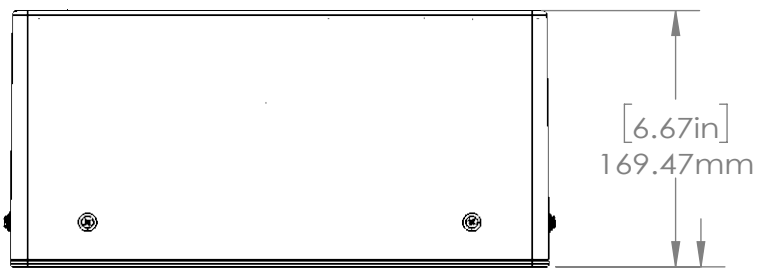

MOS36

SCALE:1:5

Mounting bracket:

MIN: 12.7mm [0.5in]
MAX: 35mm [1.375in]

Origin Acoustics
6975 S Decatur Blvd
Suite 140
Las Vegas, NV 89118

844-ORIGIN1 (674-4461)
www.originacoustics.com

MOS36

SCALE: 1:5