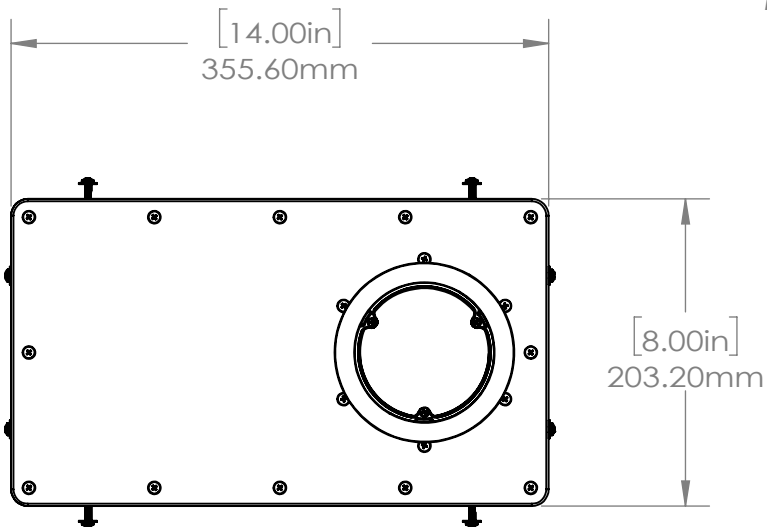

Origin Acoustics
6975 S Decatur Blvd
Suite 140
Las Vegas, NV 89118

844-ORIGIN1 (674-4461)
www.originacoustics.com

MOS36

SCALE:1:5

Mounting bracket:

MIN: 12.7mm [0.5in]
MAX: 35mm [1.375in]

Origin Acoustics
6975 S Decatur Blvd
Suite 140
Las Vegas, NV 89118