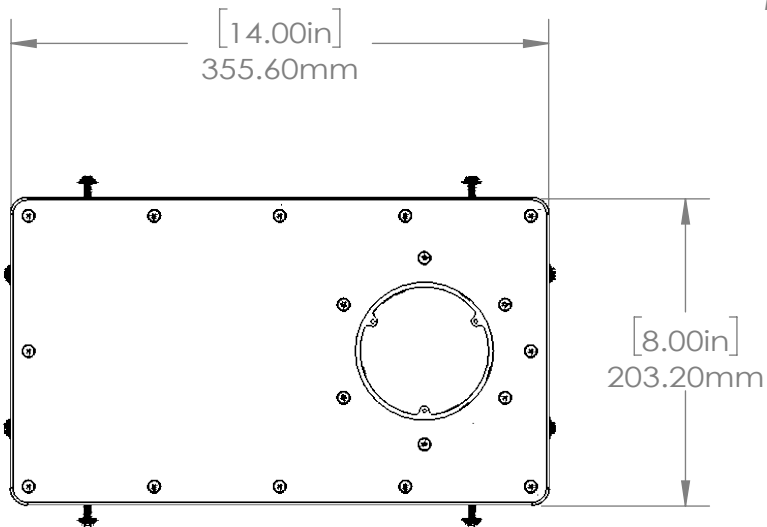

MOS36

SCALE:1:5

Mounting bracket:

MIN: 12.7mm [0.5in]
MAX: 35mm [1.375in]

Origin Acoustics
6975 S Decatur Blvd
Suite 140
Las Vegas, NV 89118

844-ORIGIN1 (674-4461)
www.originacoustics.com

MOS36

SCALE: 1:5