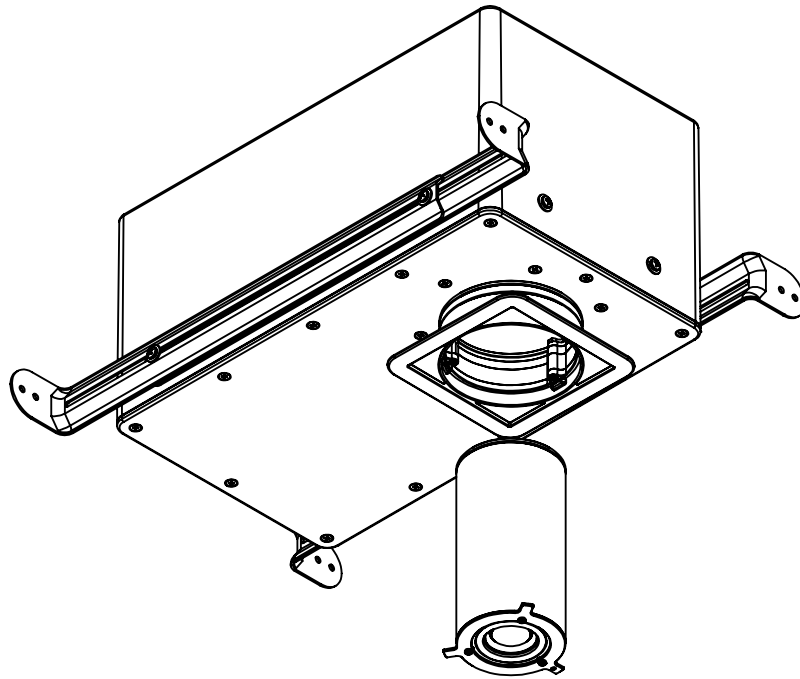

Origin Acoustics
6975 S Decatur Blvd
Suite 140
Las Vegas, NV 89118

844-ORIGIN1 (674-4461)
www.originacoustics.com

MOS36

SCALE:1:5