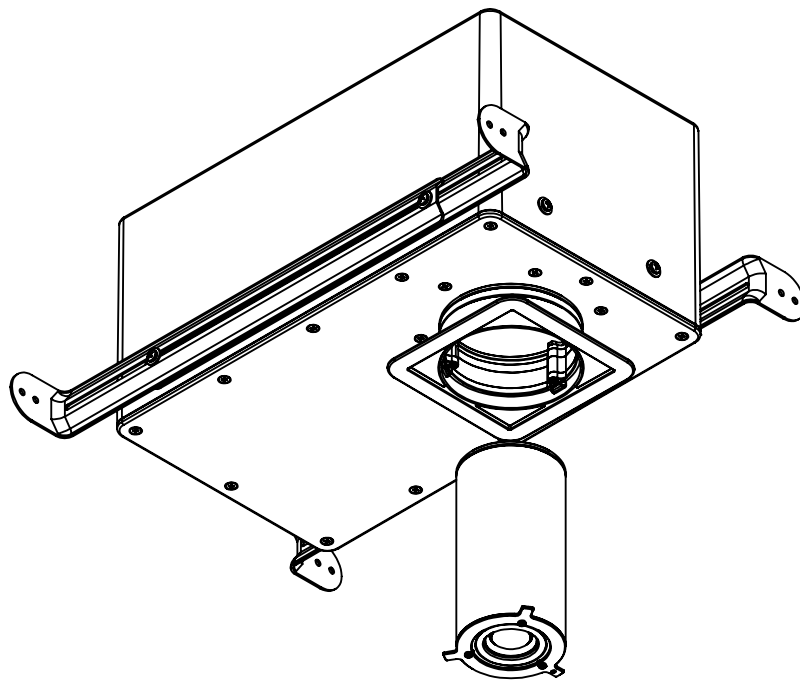

MOS36

SCALE:1:5

Mounting bracket:

MIN: 12.7mm [0.5in]
MAX: 35mm [1.375in]

Origin Acoustics
6975 S Decatur Blvd
Suite 140
Las Vegas, NV 89118

844-ORIGIN1 (674-4461)
www.originacoustics.com

MOS36

SCALE: 1:5