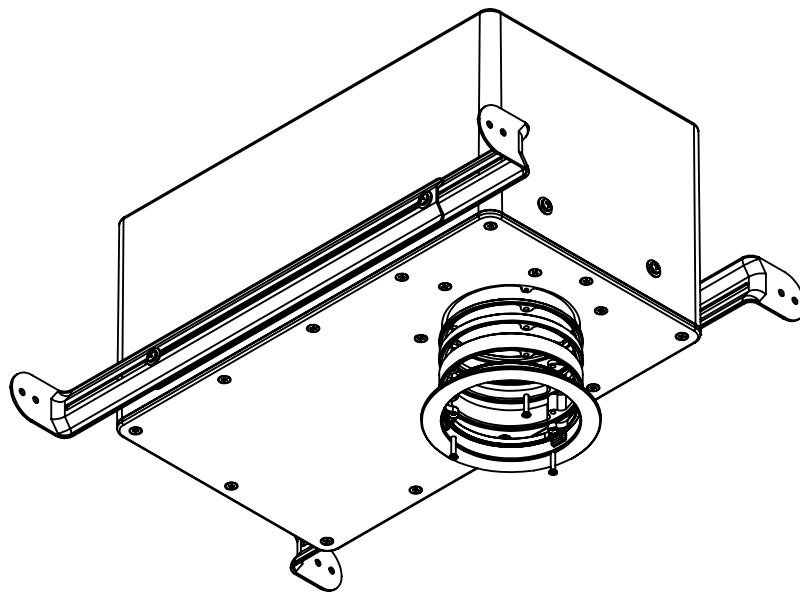

Origin Acoustics
6975 S Decatur Blvd
Suite 140
Las Vegas, NV 89118

844-ORIGIN1 (674-4461)
www.originacoustics.com

MOS36

SCALE:1:5