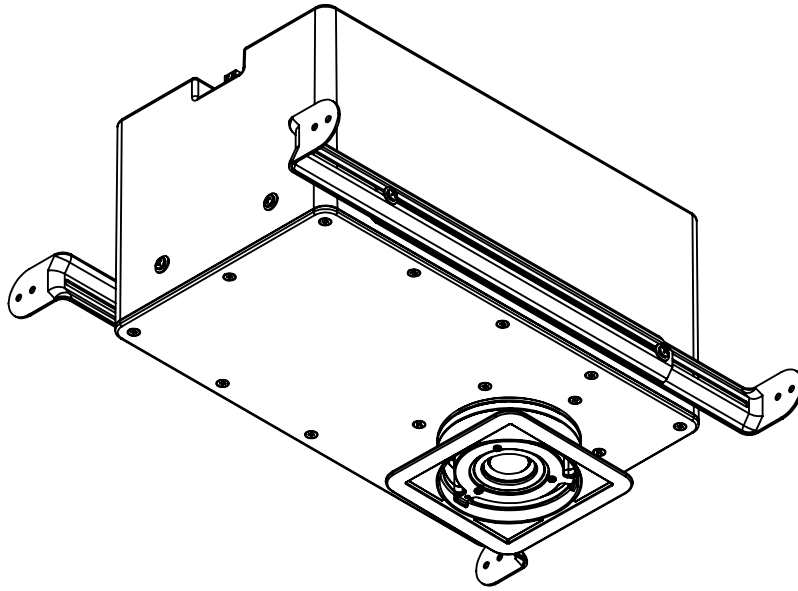

MOS36

SCALE:1:5

Mounting bracket:

MIN: 12.7mm [0.5in]
MAX: 35mm [1.375in]

Origin Acoustics
6975 S Decatur Blvd
Suite 140
Las Vegas, NV 89118

844-ORIGIN1 (674-4461)
www.originacoustics.com

MOS36

SCALE: 1:5