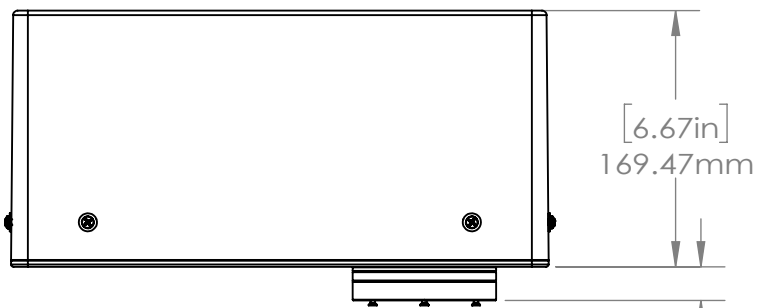

Mounting bracket: