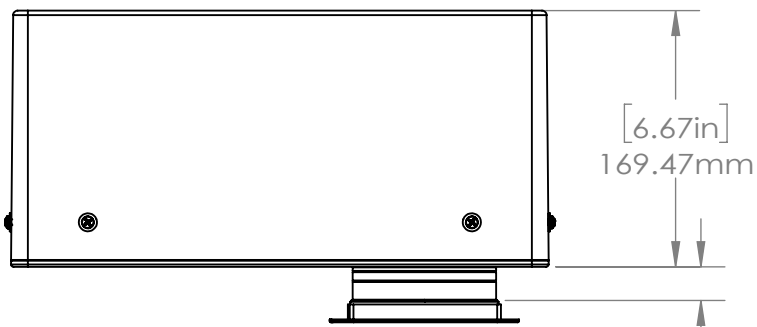

MOS36

SCALE:1:5

Mounting bracket:

MIN: 12.7mm [0.5in]
MAX: 35mm [1.375in]

Origin Acoustics
6975 S Decatur Blvd
Suite 140
Las Vegas, NV 89118

844-ORIGIN1 (674-4461)
www.originacoustics.com

MOS36

SCALE: 1:5