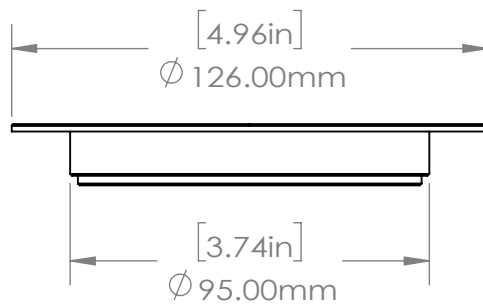

Origin Acoustics
6975 S Decatur Blvd
Suite 140
Las Vegas, NV 89118

844-ORIGIN1 (674-4461)
www.originacoustics.com

MOS36 round trims

SCALE:1:2