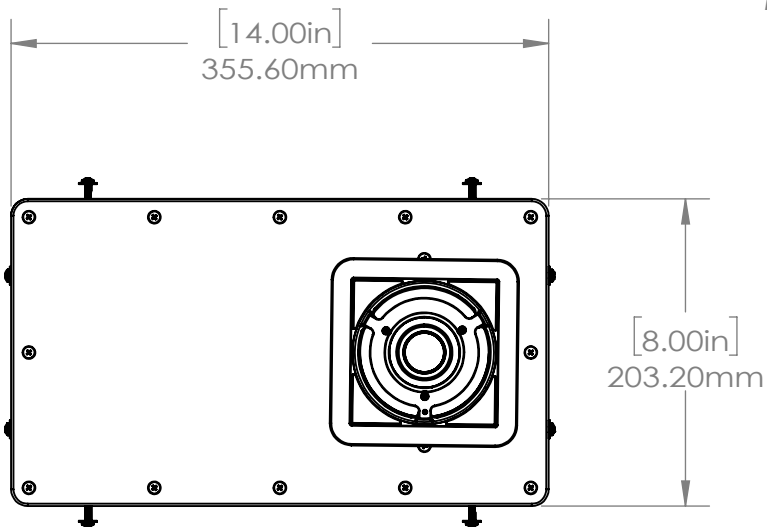

MOS36

SCALE:1:5

Mounting bracket:

MIN: 12.7mm [0.5in]
MAX: 35mm [1.375in]

Origin Acoustics
6975 S Decatur Blvd
Suite 140
Las Vegas, NV 89118

844-ORIGIN1 (674-4461)
www.originacoustics.com

MOS36

SCALE: 1:5