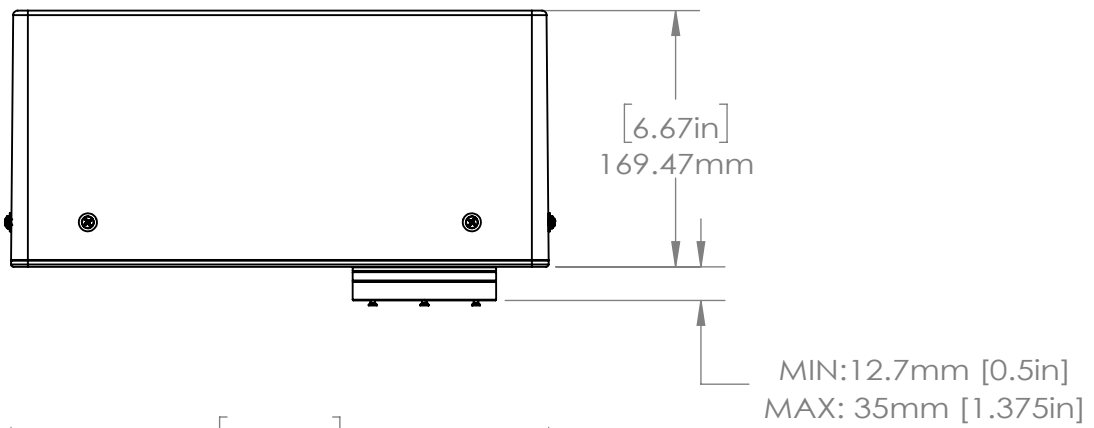

Mounting bracket:

Origin Acoustics
6975 S Decatur Blvd
Suite 140
Las Vegas, NV 89118

844-ORIGIN1 (674-4461)
www.originacoustics.com

MOS36

SCALE:1:5