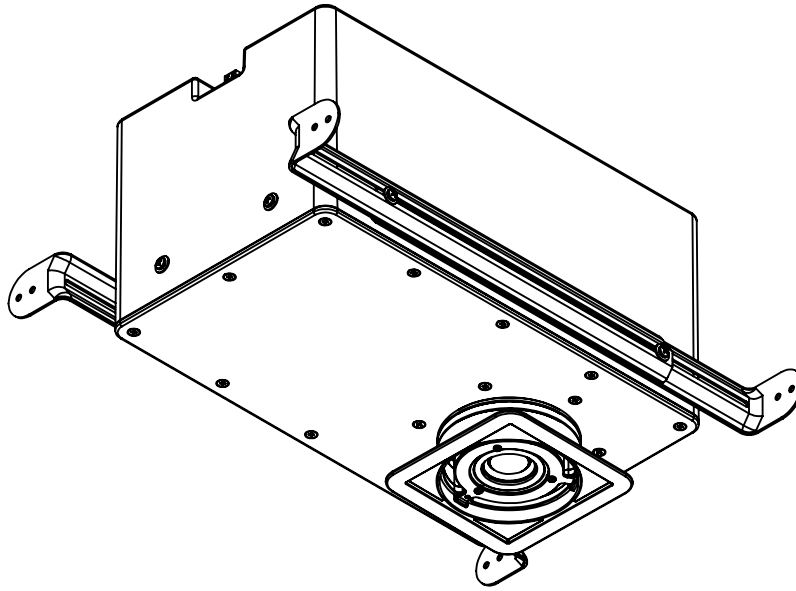

Origin Acoustics
6975 S Decatur Blvd
Suite 140
Las Vegas, NV 89118

844-ORIGIN1 (674-4461)
www.originacoustics.com

MOS36

SCALE:1:5