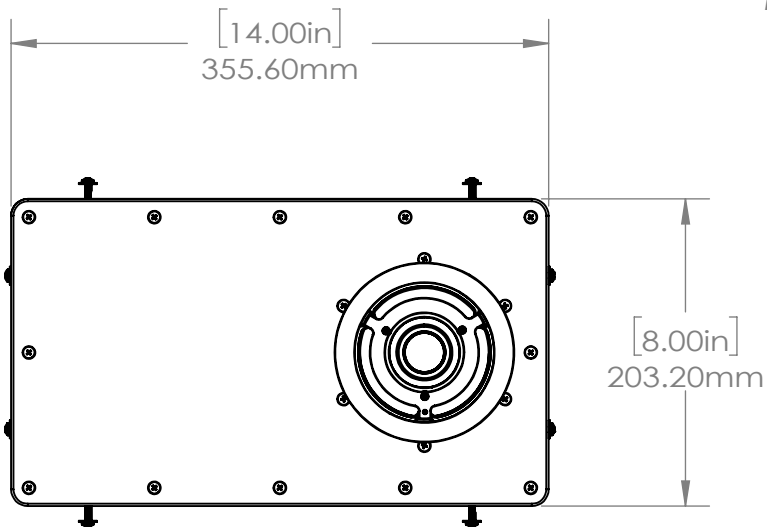

Mounting bracket:

Origin Acoustics
6975 S Decatur Blvd
Suite 140
Las Vegas, NV 89118

844-ORIGIN1 (674-4461)
www.originacoustics.com

MOS36

SCALE:1:5