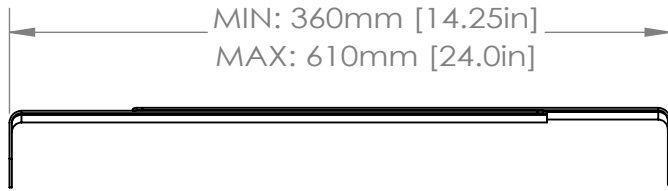

844-ORIGIN1 (674-4461)
www.originacoustics.com

MOS36

SCALE: 1:5

Origin Acoustics
6975 S Decatur Blvd
Suite 140
Las Vegas, NV 89118

844-ORIGIN1 (674-4461)
www.originacoustics.com

MOS36

SCALE:1:5

Mounting bracket: