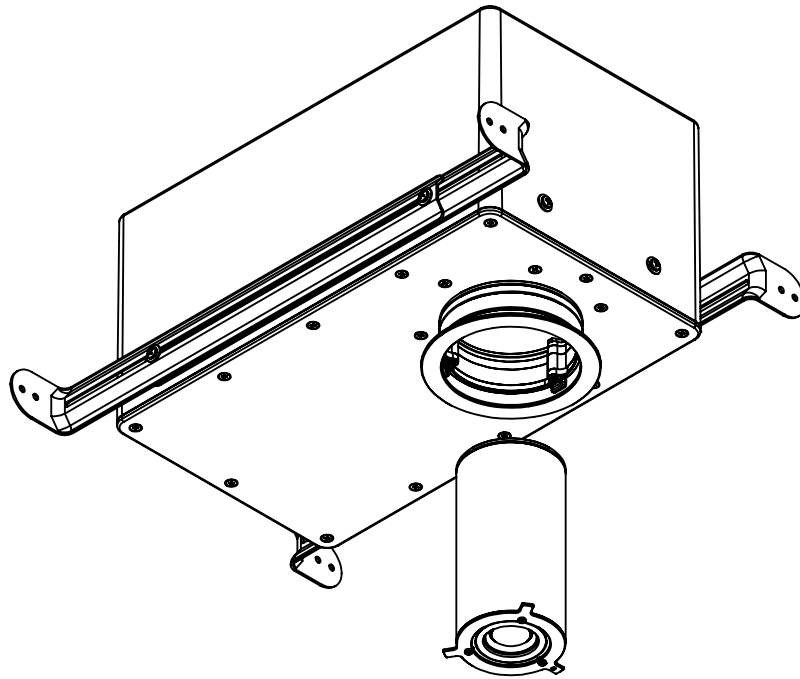

Origin Acoustics
6975 S Decatur Blvd
Suite 140
Las Vegas, NV 89118

844-ORIGIN1 (674-4461)
www.originacoustics.com

MOS36

SCALE:1:5