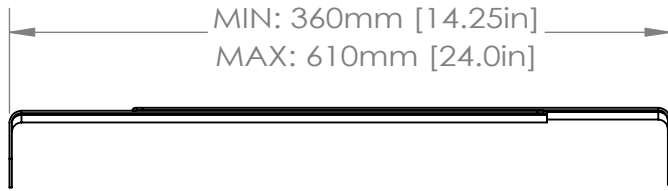

MOS36

SCALE:1:5

Mounting bracket:

MIN: 12.7mm [0.5in]
MAX: 35mm [1.375in]

Origin Acoustics
6975 S Decatur Blvd
Suite 140
Las Vegas, NV 89118

844-ORIGIN1 (674-4461)
www.originacoustics.com

MOS36

SCALE: 1:5