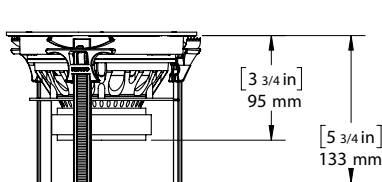

D57 DT/SUR

Please visit docs.originacoustics.com or scan the QR code using your smart device for the most up to date specifications and use instructions for this product. Products may only be purchased through an authorized integration partner.