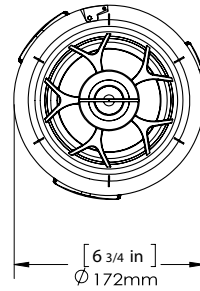

# 5" DIRECTOR SERIES

**SPECIFICATIONS**    **ALL 5" SERIES**

**Cutout Diameter**    5 7/8" (150mm)

**Speaker Diameter**    6 3/4" (172mm)

**Grille Diameter**    7 3/16" (182mm)

**Grille Depth**    3/16" (5mm)

# 5" DIRECTOR SERIES

SPECIFICATIONS	D59	D57	D57DT/SUR	D50-8
<b>Part</b>	SCD50900	SCD50700	SCD2T50700	SCD5000-8
<b>Tweeter</b>	1" Silk DPSD™ MMP™	1" Silk DPSD™ MMP™	¾" Dual Silk DPSD™	1" Silk Pivoting
<b>Woofers</b>	5 ¼" Kevlar®	5 ¼" Glass Fiber	5 ¼" Glass Fiber	5 ¼" Poly/Rubber
<b>Power Handling</b>	40 - 125 Watts	40 - 125 Watts	40 - 125 Watts	30 - 100 Watts
<b>Frequency Response</b>	68Hz-20kHz	69Hz-20kHz	69Hz-20kHz	74Hz-20kHz (-3dB)
<b>Impedance</b>	6 ohm	6 ohm	6 ohm	6 ohm
<b>Mounting Depth</b>	3 ¾" (95mm)	3 ¾" (95mm)	3 ¾" (95mm)	3 ½" (90mm)