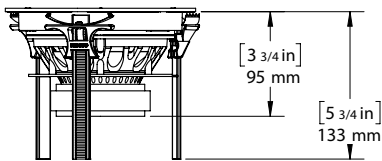

5" DIRECTOR SERIES

SPECIFICATIONS   **ALL 5" SERIES**

Cutout Diameter   5 7/8" (150mm)

Speaker Diameter   6 3/4" (172mm)

Grille Diameter   7 3/16" (182mm)

Grille Depth   3/16" (5mm)

LINE DRAWINGS

D50-8

D57-59

D57 DT/SUR

Please visit docs.originacoustics.com or scan the QR code using your smart device for the most up to date specifications and use instructions for this product. Products may only be purchased through an authorized integration partner.