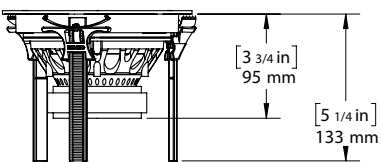

5" DIRECTOR SERIES

SPECIFICATIONS   **ALL 5" SERIES**

Cutout Diameter   5 7/8" (150mm)

Speaker Diameter   6 3/4" (172mm)

Grille Diameter   7 3/16" (182mm)

Grille Depth   3/16" (5mm)

LINE DRAWINGS

D57-59

D57 DT/SUR

D55 | D55EX

Please visit docs.originacoustics.com or scan the QR code using your smart device for the most up to date specifications and use instructions for this product. Products may only be purchased through an authorized integration partner.