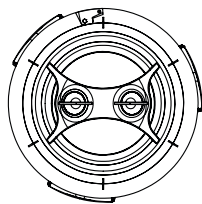

5" DIRECTOR SERIES

SPECIFICATIONS   **ALL 5" SERIES**

Cutout Diameter   5 7/8" (150mm)

Speaker Diameter   6 3/4" (172mm)

Grille Diameter   7 3/16" (182mm)

Grille Depth   3/16" (5mm)

LINE DRAWINGS

D57-59

D57 DT/SUR

D55 | D55EX

Please visit docs.originacoustics.com or scan the QR code using your smart device for the most up to date specifications and use instructions for this product. Products may only be purchased through an authorized integration partner.