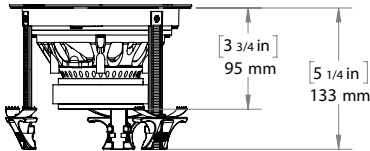

5" DIRECTOR SERIES

LINE DRAWINGS

DBA5EX

SPECIFICATIONS	D59	D57	D57DT/SUR	D55 | D55EX
Part	SCD50900	SCD50700	SCD2T50700	SCD50500 | SCD50500EX
Tweeter	1" Silk DPSD™ MMP™	1" Silk DPSD™ MMP™	¾" Dual Silk DPSD™	1" Silk DPSD™ MMP™ *
Woofers	5 ¼" Kevlar®	5 ¼" Glass Fiber	5 ¼" Glass Fiber	5 ¼" IMG
Power Handling	40 - 125 Watts	40 - 125 Watts	40 - 125 Watts	30 - 100 Watts
Frequency Response	68Hz-20kHz	69Hz-20kHz	69Hz-20kHz	83Hz-20kHz (-3dB)
Impedance	6 ohm	6 ohm	6 ohm	6 ohm
Mounting Depth	3 ¾" (95mm)	3 ¾" (95mm)	3 ¾" (95mm)	3 ½" (90mm)

SPECIFICATIONS	D53DT	D53	D51DT | D51	DBA5EX
Part	SCD50300DT	SCD50300	SCD50100DT | SCD50100	DBA5000EX
Tweeter	Dual ¾" Aluminum	1" Aluminum MMP™	Dual ¾" Teteron | 1" Teteron	-
Woofers	5 ¼" IMG	5 ¼" IMG	5 ¼" PP	5 ¼" Glass Fiber
Power Handling	30 - 100 Watts	30 - 100 Watts	30 - 100 Watts	30 - 100 Watts
Frequency Response	84Hz-20kHz (-3dB)	82Hz-20kHz (-3dB)	83Hz-20kHz (-3dB)	39Hz-200Hz (-10dB)
Impedance	6 ohm	6 ohm	6 ohm	4 ohm
Mounting Depth	3 ½" (90mm)	3 ½" (90mm)	3 ½" (90mm)	3 ¾" (95mm)

* D55EX: 1" Aluminum MMP™ Tweeter

Please visit docs.originacoustics.com or scan the QR code using your smart device for the most up to date specifications and use instructions for this product. Products may only be purchased through an authorized integration partner.