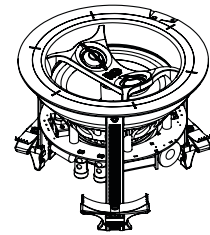

DSUB6X2

PROA250.4

5" DIRECTOR SERIES

SPECIFICATIONS **ALL 5" SERIES**

Cutout Diameter 5 7/8" (150mm)

Speaker Diameter 6 3/4" (172mm)

Grille Diameter 7 3/16" (182mm)

Grille Depth 3/16" (5mm)

LINE DRAWINGS

D57-59

D57 DT/SUR

D55 | D55EX

Please visit docs.originacoustics.com or scan the QR code using your smart device for the most up to date specifications and use instructions for this product. Products may only be purchased through an authorized integration partner.

5" DIRECTOR SERIES

LINE DRAWINGS

D53DT

D53

D51DT

D51

Please visit docs.originacoustics.com or scan the QR code using your smart device for the most up to date specifications and use instructions for this product. Products may only be purchased through an authorized integration partner.