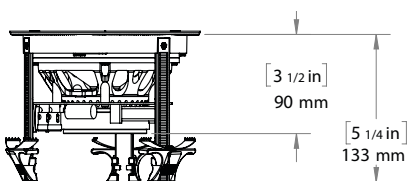

5" DIRECTOR SERIES

LINE DRAWINGS

D53DT

D53

D51DT

D51

Please visit docs.originacoustics.com or scan the QR code using your smart device for the most up to date specifications and use instructions for this product. Products may only be purchased through an authorized integration partner.