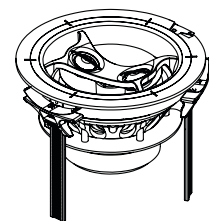

5" DIRECTOR SERIES

SPECIFICATIONS   **ALL 5" SERIES**

Cutout Diameter   5 7/8" (150mm)

Speaker Diameter   6 3/4" (172mm)

Grille Diameter   7 3/16" (182mm)

Grille Depth   3/16" (5mm)

LINE DRAWINGS

D57-59

D57 DT/SUR

D55 | D55EX

Please visit docs.originacoustics.com or scan the QR code using your smart device for the most up to date specifications and use instructions for this product. Products may only be purchased through an authorized integration partner.