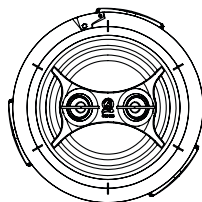

DSUB6X2

PROA250.4

5" DIRECTOR SERIES

SPECIFICATIONS **ALL 5" SERIES**

Cutout Diameter 5 7/8" (150mm)

Speaker Diameter 6 3/4" (172mm)

Grille Diameter 7 3/16" (182mm)

Grille Depth 3/16" (5mm)

5" DIRECTOR SERIES

LINE DRAWINGS

D53DT

D53

D51DT

D51

Please visit docs.originacoustics.com or scan the QR code using your smart device for the most up to date specifications and use instructions for this product. Products may only be purchased through an authorized integration partner.

5" DIRECTOR SERIES

LINE DRAWINGS

DBA5EX

| SPECIFICATIONS | D59 | D57 | D57DT/SUR | D55 D55EX |
|---------------------------|--------------------|--------------------|--------------------|-----------------------|
| Part | SCD50900 | SCD50700 | SCD2T50700 | SCD50500 SCD50500EX |
| Tweeter | 1" Silk DPSD™ MMP™ | 1" Silk DPSD™ MMP™ | ¾" Dual Silk DPSD™ | 1" Silk DPSD™ MMP™ * |
| Woofers | 5 ¼" Kevlar® | 5 ¼" Glass Fiber | 5 ¼" Glass Fiber | 5 ¼" IMG |
| Power Handling | 40 - 125 Watts | 40 - 125 Watts | 40 - 125 Watts | 30 - 100 Watts |
| Frequency Response | 68Hz-20kHz | 69Hz-20kHz | 69Hz-20kHz | 83Hz-20kHz (-3dB) |
| Impedance | 6 ohm | 6 ohm | 6 ohm | 6 ohm |
| Mounting Depth | 3 ¾" (95mm) | 3 ¾" (95mm) | 3 ¾" (95mm) | 3 ½" (90mm) |