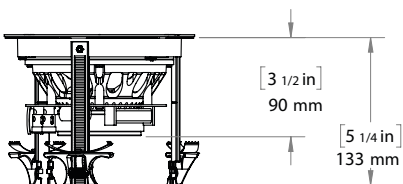

D55 | D55EX

Please visit docs.originacoustics.com or scan the QR code using your smart device for the most up to date specifications and use instructions for this product. Products may only be purchased through an authorized integration partner.