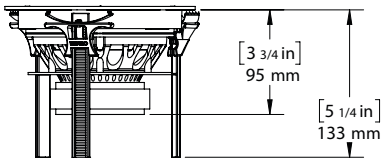

LINE DRAWINGS

D57-59