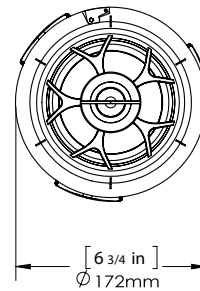

DSUB6X2

PROA250.4

5" DIRECTOR SERIES

SPECIFICATIONS **ALL 5" SERIES**

Cutout Diameter 5 7/8" (150mm)

Speaker Diameter 6 3/4" (172mm)

Grille Diameter 7 3/16" (182mm)

Grille Depth 3/16" (5mm)