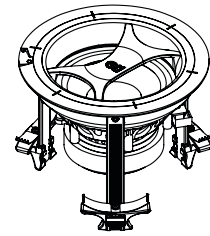

DSUB6X2

PROA250.4

5" DIRECTOR SERIES

SPECIFICATIONS **ALL 5" SERIES**

Cutout Diameter 5 7/8" (150mm)

Speaker Diameter 6 3/4" (172mm)

Grille Diameter 7 3/16" (182mm)

Grille Depth 3/16" (5mm)

5" DIRECTOR SERIES

LINE DRAWINGS

D53DT

D53

D51DT

D51

Please visit docs.originacoustics.com or scan the QR code using your smart device for the most up to date specifications and use instructions for this product. Products may only be purchased through an authorized integration partner.

5" DIRECTOR SERIES

LINE DRAWINGS

DBA5EX

| SPECIFICATIONS | D59 | D57 | D57DT/SUR | D55 D55EX |
|---------------------------|--------------------|--------------------|--------------------|-----------------------|
| Part | SCD50900 | SCD50700 | SCD2T50700 | SCD50500 SCD50500EX |
| Tweeter | 1" Silk DPSD™ MMP™ | 1" Silk DPSD™ MMP™ | ¾" Dual Silk DPSD™ | 1" Silk DPSD™ MMP™ * |
| Woofers | 5 ¼" Kevlar® | 5 ¼" Glass Fiber | 5 ¼" Glass Fiber | 5 ¼" IMG |
| Power Handling | 40 - 125 Watts | 40 - 125 Watts | 40 - 125 Watts | 30 - 100 Watts |
| Frequency Response | 68Hz-20kHz | 69Hz-20kHz | 69Hz-20kHz | 83Hz-20kHz (-3dB) |
| Impedance | 6 ohm | 6 ohm | 6 ohm | 6 ohm |
| Mounting Depth | 3 ¾" (95mm) | 3 ¾" (95mm) | 3 ¾" (95mm) | 3 ½" (90mm) |