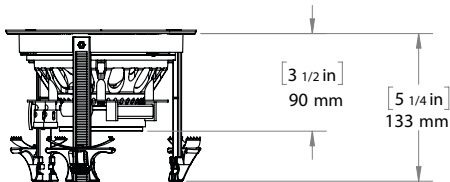

LINE DRAWINGS

D57-59

D57 DT/SUR

D55 | D55EX

Please visit docs.originacoustics.com or scan the QR code using your smart device for the most up to date specifications and use instructions for this product. Products may only be purchased through an authorized integration partner.

5" DIRECTOR SERIES

LINE DRAWINGS

D53DT

D53

D51DT

D51

Please visit docs.originacoustics.com or scan the QR code using your smart device for the most up to date specifications and use instructions for this product. Products may only be purchased through an authorized integration partner.