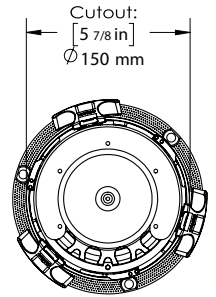

DSUB6X2

PROA250.4

5" DIRECTOR SERIES

SPECIFICATIONS **ALL 5" SERIES**

Cutout Diameter 5 7/8" (150mm)

Speaker Diameter 6 3/4" (172mm)

Grille Diameter 7 3/16" (182mm)

Grille Depth 3/16" (5mm)