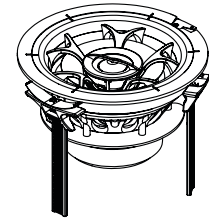

DSUB6X2

PROA250.4

5" DIRECTOR SERIES

SPECIFICATIONS **ALL 5" SERIES**

Cutout Diameter 5 7/8" (150mm)

Speaker Diameter 6 3/4" (172mm)

Grille Diameter 7 3/16" (182mm)

Grille Depth 3/16" (5mm)

LINE DRAWINGS

D57-59

D57 DT/SUR

D55 | D55EX

Please visit docs.originacoustics.com or scan the QR code using your smart device for the most up to date specifications and use instructions for this product. Products may only be purchased through an authorized integration partner.

5" DIRECTOR SERIES

LINE DRAWINGS

D53DT

D53

D51DT

D51

Please visit docs.originacoustics.com or scan the QR code using your smart device for the most up to date specifications and use instructions for this product. Products may only be purchased through an authorized integration partner.