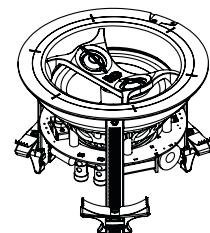

5" DIRECTOR SERIES

LINE DRAWINGS

D53DT

D53

D51DT

D51

Please visit docs.originacoustics.com or scan the QR code using your smart device for the most up to date specifications and use instructions for this product. Products may only be purchased through an authorized integration partner.

5" DIRECTOR SERIES

LINE DRAWINGS

DBA5EX

| SPECIFICATIONS | D59 | D57 | D57DT/SUR | D55 D55EX |
|---------------------------|--------------------|--------------------|--------------------|-----------------------|
| Part | SCD50900 | SCD50700 | SCD2T50700 | SCD50500 SCD50500EX |
| Tweeter | 1" Silk DPSD™ MMP™ | 1" Silk DPSD™ MMP™ | ¾" Dual Silk DPSD™ | 1" Silk DPSD™ MMP™ * |
| Woofers | 5 ¼" Kevlar® | 5 ¼" Glass Fiber | 5 ¼" Glass Fiber | 5 ¼" IMG |
| Power Handling | 40 - 125 Watts | 40 - 125 Watts | 40 - 125 Watts | 30 - 100 Watts |
| Frequency Response | 68Hz-20kHz | 69Hz-20kHz | 69Hz-20kHz | 83Hz-20kHz (-3dB) |
| Impedance | 6 ohm | 6 ohm | 6 ohm | 6 ohm |
| Mounting Depth | 3 ¾" (95mm) | 3 ¾" (95mm) | 3 ¾" (95mm) | 3 ½" (90mm) |