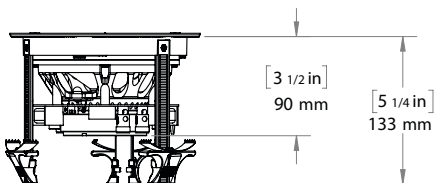

5" DIRECTOR SERIES

LINE DRAWINGS

D53DT

D53

D51DT

D51

Please visit docs.originacoustics.com or scan the QR code using your smart device for the most up to date specifications and use instructions for this product. Products may only be purchased through an authorized integration partner.