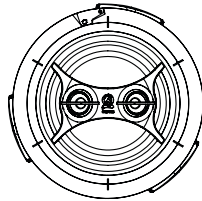

DSUB6X2

PROA250.4

5" DIRECTOR SERIES

SPECIFICATIONS **ALL 5" SERIES**

Cutout Diameter 5 7/8" (150mm)

Speaker Diameter 6 3/4" (172mm)

Grille Diameter 7 3/16" (182mm)

Grille Depth 3/16" (5mm)

LINE DRAWINGS

D57-59

D57 DT/SUR

D55 | D55EX

Please visit docs.originacoustics.com or scan the QR code using your smart device for the most up to date specifications and use instructions for this product. Products may only be purchased through an authorized integration partner.

5" DIRECTOR SERIES

LINE DRAWINGS

D53DT

D53

D51DT

D51

Please visit docs.originacoustics.com or scan the QR code using your smart device for the most up to date specifications and use instructions for this product. Products may only be purchased through an authorized integration partner.