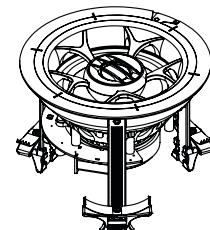

5" DIRECTOR SERIES

LINE DRAWINGS

D53DT

D53

D51DT

D51

Please visit docs.originacoustics.com or scan the QR code using your smart device for the most up to date specifications and use instructions for this product. Products may only be purchased through an authorized integration partner.