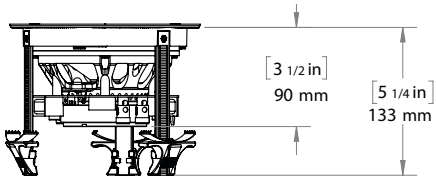

LINE DRAWINGS

D57-59

D57 DT/SUR

D55 | D55EX

Please visit docs.originacoustics.com or scan the QR code using your smart device for the most up to date specifications and use instructions for this product. Products may only be purchased through an authorized integration partner.

5" DIRECTOR SERIES

LINE DRAWINGS

D53DT

D53

D51DT

D51

Please visit docs.originacoustics.com or scan the QR code using your smart device for the most up to date specifications and use instructions for this product. Products may only be purchased through an authorized integration partner.