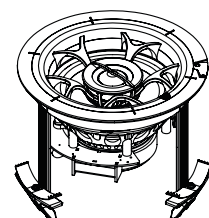

D55 | D55EX

Please visit docs.originacoustics.com or scan the QR code using your smart device for the most up to date specifications and use instructions for this product. Products may only be purchased through an authorized integration partner.