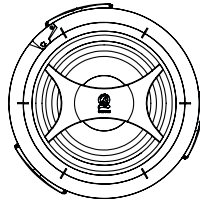

5" DIRECTOR SERIES

LINE DRAWINGS

D53DT

D53

D51DT

D51

Please visit docs.originacoustics.com or scan the QR code using your smart device for the most up to date specifications and use instructions for this product. Products may only be purchased through an authorized integration partner.

5" DIRECTOR SERIES

LINE DRAWINGS

DBA5EX

| SPECIFICATIONS | D59 | D57 | D57DT/SUR | D55 D55EX |
|---------------------------|--------------------|--------------------|--------------------|-----------------------|
| Part | SCD50900 | SCD50700 | SCD2T50700 | SCD50500 SCD50500EX |
| Tweeter | 1" Silk DPSD™ MMP™ | 1" Silk DPSD™ MMP™ | ¾" Dual Silk DPSD™ | 1" Silk DPSD™ MMP™ * |
| Woofers | 5 ¼" Kevlar® | 5 ¼" Glass Fiber | 5 ¼" Glass Fiber | 5 ¼" IMG |
| Power Handling | 40 - 125 Watts | 40 - 125 Watts | 40 - 125 Watts | 30 - 100 Watts |
| Frequency Response | 68Hz-20kHz | 69Hz-20kHz | 69Hz-20kHz | 83Hz-20kHz (-3dB) |
| Impedance | 6 ohm | 6 ohm | 6 ohm | 6 ohm |
| Mounting Depth | 3 ¾" (95mm) | 3 ¾" (95mm) | 3 ¾" (95mm) | 3 ½" (90mm) |