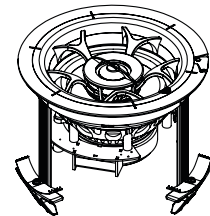

DSUB6X2

PROA250.4

5" DIRECTOR SERIES

SPECIFICATIONS **ALL 5" SERIES**

Cutout Diameter 5 7/8" (150mm)

Speaker Diameter 6 3/4" (172mm)

Grille Diameter 7 3/16" (182mm)

Grille Depth 3/16" (5mm)

LINE DRAWINGS

D57-59

D57 DT/SUR

D55 | D55EX

Please visit docs.originacoustics.com or scan the QR code using your smart device for the most up to date specifications and use instructions for this product. Products may only be purchased through an authorized integration partner.

5" DIRECTOR SERIES

LINE DRAWINGS

D53DT

D53

D51DT

D51

Please visit docs.originacoustics.com or scan the QR code using your smart device for the most up to date specifications and use instructions for this product. Products may only be purchased through an authorized integration partner.